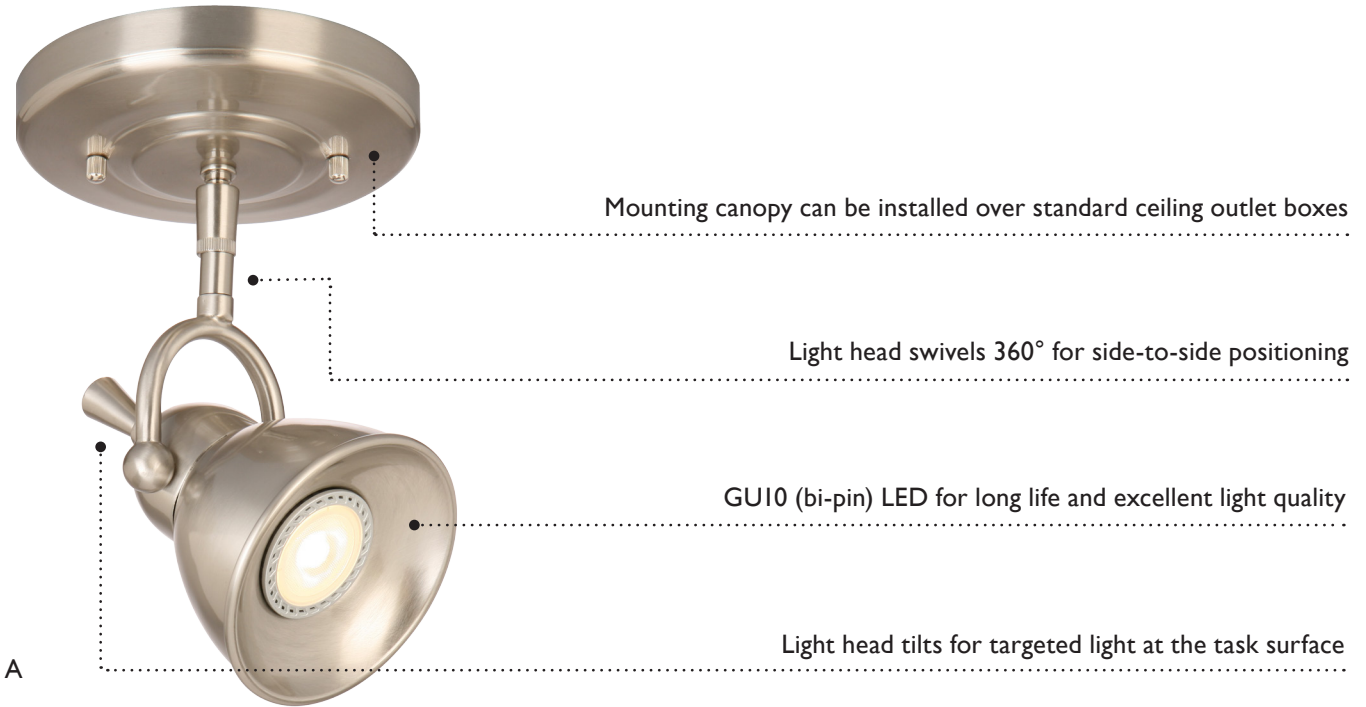

LED Directional Lights

**PIERCE · SHERIDAN
OTERO**

LED DIRECTIONAL LIGHT

Versatile LED ceiling lights from Design House. Three new collections provide the efficiency and long life of LED's, while giving you the functional benefits of aimable track lights. The individual light heads spin 360° and tilt to aim the light precisely where you want it.

- Pierce LED ceiling lights are available in 1-light and 3-light options in a satin chrome finish
- Sheridan LED ceiling lights are available in single and 3-light options in a rich oil rubbed finish and are excellent overhead task lights
- Brushed nickel Otero lights provide an edgy, urban style to your décor

-
- ETL Listed for use in damp locations
 - High CRI; 3000K performance

- Integrated LED equivalent to 60W incandescent bulbs
 - 50,000 hour life
-

PIERCE

SHERIDAN

OTERO

PRODUCT CODE	DESCRIPTION	FINISH	DIMENSION	LAMPING	BOX PACK	LIST PRICE
A 578021	Pierce 1LT ceiling light	Satin chrome	8 ⁷ / ₈ " x 6 ¹ / ₈ " x 6 ¹ / ₈ "	One 5W LED	1	\$70.95
B 578039	Pierce 3LT ceiling light	Satin chrome	9 ¹ / ₂ " x 15 ⁷ / ₈ "	Three 5W LED	1	178.95
C 578047	Sheridan 1LT ceiling light	Oil rubbed bronze	9 ³ / ₈ " x 6"	One 5W LED	1	61.95
D 578054	Sheridan 3LT ceiling light	Oil rubbed bronze	14 ³ / ₄ " x 12 ¹ / ₂ "	Three 5W LED	1	123.95
E 577809	Otero 1LT ceiling light	Brushed nickel	4 ³ / ₄ " x 4 ⁷ / ₈ " x 4 ³ / ₄ "	One 8W LED	1	77.95
F 577817	Otero 3LT ceiling light	Brushed nickel	4 ³ / ₄ " x 24" x 4 ⁷ / ₈ "	Three 8W LED	1	209.95