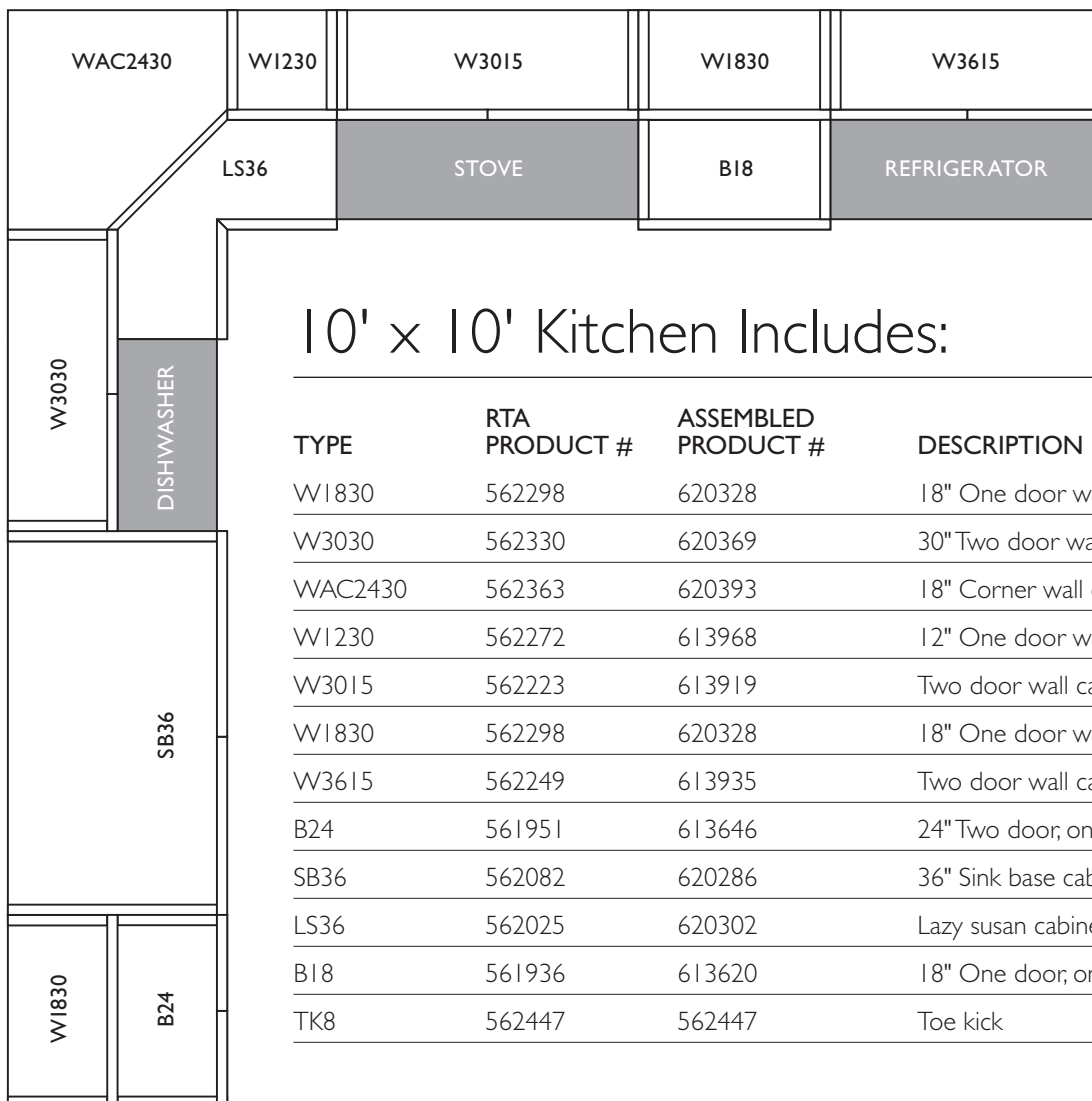

10' X 10' KITCHEN LAYOUT

10' x 10' Kitchen Includes:

TYPE	RTA PRODUCT #	ASSEMBLED PRODUCT #	DESCRIPTION
WI830	561704	613505	18" One door wall cabinet
W3030	561746	613547	30" Two door wall cabinet
WAC2430	561779	613570	18" Corner wall cabinet
WI230	561688	613489	12" One door wall cabinet
W3015	561639	613430	Two door wall cabinet
WI830	561704	613505	18" One door wall cabinet
W3615	561654	613455	Two door wall cabinet
B24	561365	613166	24" Two door, one drawer base cabinet
SB36	561498	613299	36" Sink base cabinet
LS36	561431	613232	Lazy susan cabinet
B18	561340	613141	18" One door, one drawer wall cabinet
TK8	561860	561860	Toe kick

10' X 10' KITCHEN LAYOUT

10' x 10' Kitchen Includes:

TYPE	RTA PRODUCT #	ASSEMBLED PRODUCT #	DESCRIPTION
W1830	562298	620328	18" One door wall cabinet
W3030	562330	620369	30" Two door wall cabinet
WAC2430	562363	620393	18" Corner wall cabinet
W1230	562272	613968	12" One door wall cabinet
W3015	562223	613919	Two door wall cabinet
W1830	562298	620328	18" One door wall cabinet
W3615	562249	613935	Two door wall cabinet
B24	561951	613646	24" Two door, one drawer base cabinet
SB36	562082	620286	36" Sink base cabinet
LS36	562025	620302	Lazy susan cabinet
B18	561936	613620	18" One door, one drawer wall cabinet
TK8	562447	562447	Toe kick