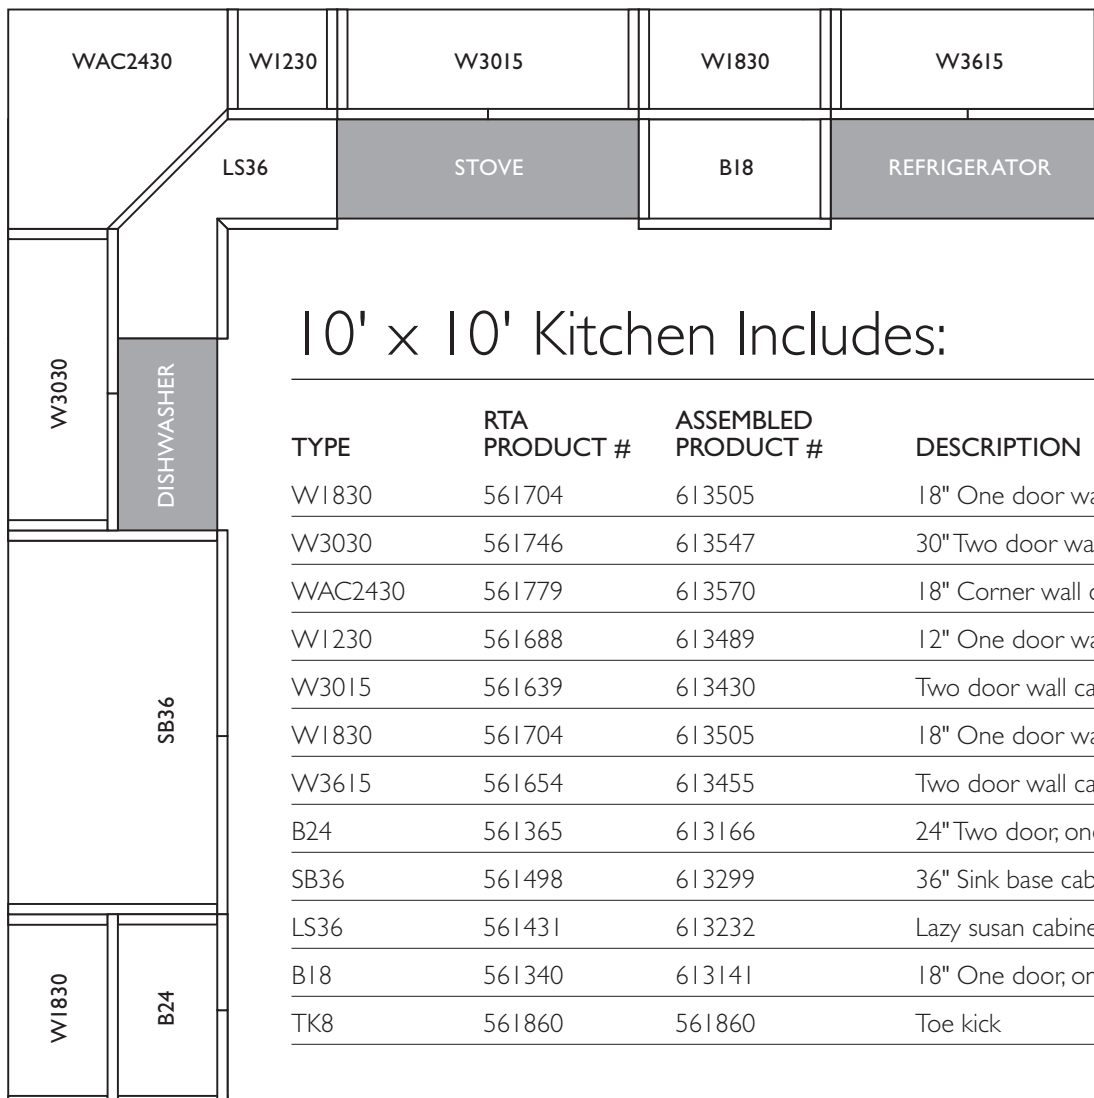

10' X 10' KITCHEN LAYOUT

10' x 10' Kitchen Includes:

TYPE	RTA PRODUCT #	ASSEMBLED PRODUCT #	DESCRIPTION
WI830	561704	613505	18" One door wall cabinet
W3030	561746	613547	30" Two door wall cabinet
WAC2430	561779	613570	18" Corner wall cabinet
WI230	561688	613489	12" One door wall cabinet
W3015	561639	613430	Two door wall cabinet
WI830	561704	613505	18" One door wall cabinet
W3615	561654	613455	Two door wall cabinet
B24	561365	613166	24" Two door, one drawer base cabinet
SB36	561498	613299	36" Sink base cabinet
LS36	561431	613232	Lazy susan cabinet
B18	561340	613141	18" One door, one drawer wall cabinet
TK8	561860	561860	Toe kick

10' X 10' KITCHEN LAYOUT

10' x 10' Kitchen Includes:

TYPE	RTA PRODUCT #	ASSEMBLED PRODUCT #	DESCRIPTION
W1830	562298	620328	18" One door wall cabinet
W3030	562330	620369	30" Two door wall cabinet
WAC2430	562363	620393	18" Corner wall cabinet
W1230	562272	613968	12" One door wall cabinet
W3015	562223	613919	Two door wall cabinet
W1830	562298	620328	18" One door wall cabinet
W3615	562249	613935	Two door wall cabinet
B24	561951	613646	24" Two door, one drawer base cabinet
SB36	562082	620286	36" Sink base cabinet
LS36	562025	620302	Lazy susan cabinet
B18	561936	613620	18" One door, one drawer wall cabinet
TK8	562447	562447	Toe kick