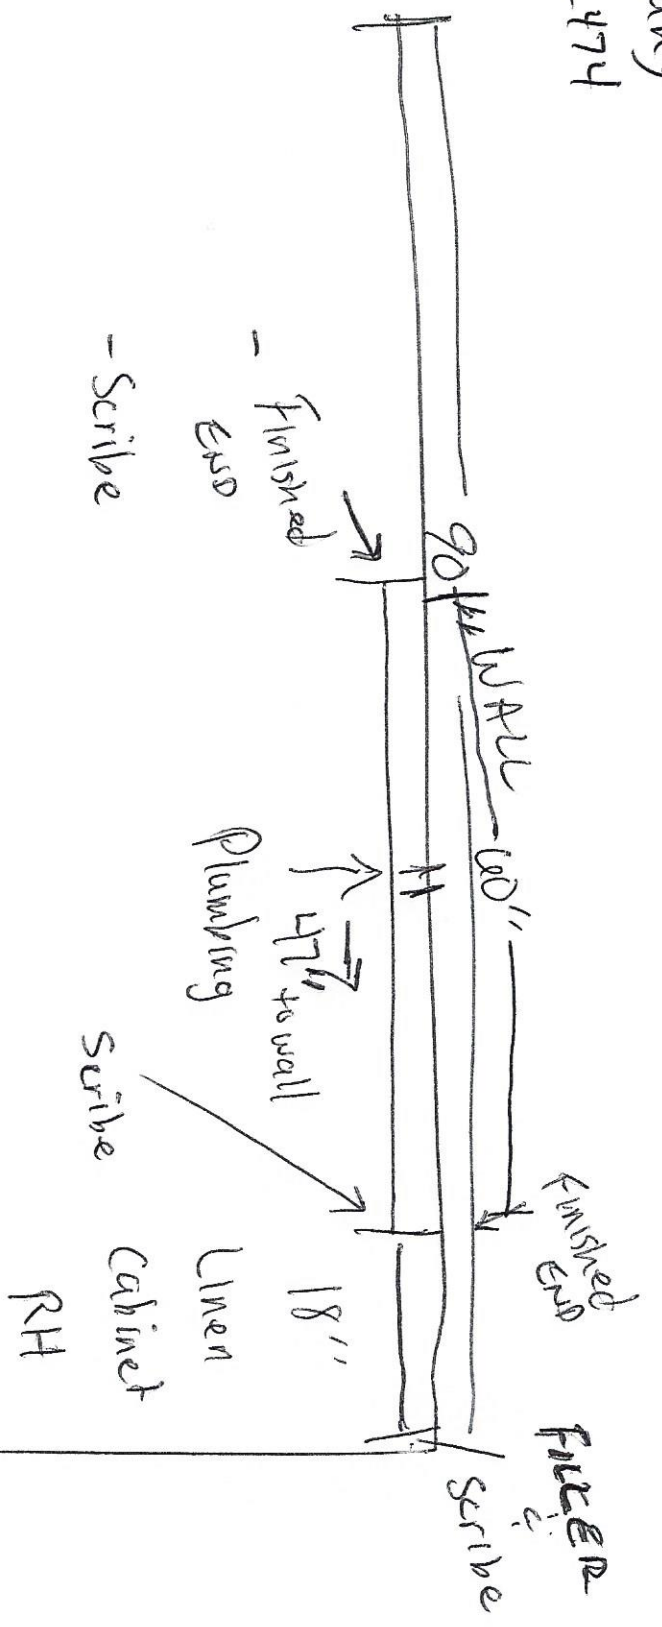

Marcus Luvig
209-2461-2474

- Full extension glide 12" drawers base X 2
- Slow close 36" sink base
- SN knobs

- Single rectangular sink
- Backsplash
- Toe kick
- Sidesplash

WALL