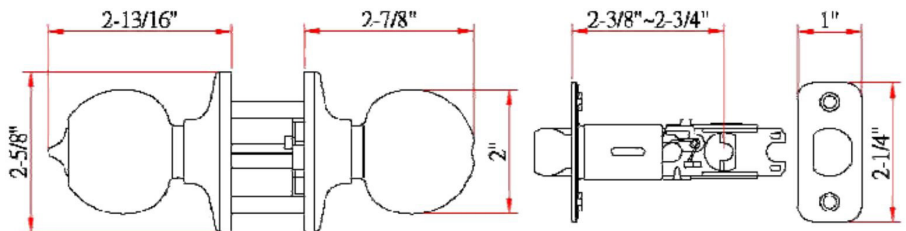

Ball 2-Way Adjustable Privacy Door Knob Oil Rubbed Bronze

SPECIFICATIONS

MATERIAL CONSTRUCTION:	Brass	KEYWAY:	N/A
LOCK FUNCTION:	Privacy	REMOVABLE CORE:	No
DEADBOLT FUNCTION:	N/A	LATCH FACEPLATE I:	Round Corner
EXTERIOR MAX PROJECTION:	2.81"	LATCH BACKSET:	Adj; 2-3/8" - 2-3/4"
INTERIOR MAX PROJECTION:	2.81"	LATCH TYPE:	2 Way (fixed faceplate)
KOB VS. LEVER:	Knob	LATCHBOLT THROW DISTANCE:	0.5"
KNOB DIMENSIONS:	2" H x 2" W x 2" D	# PINS IN CYLINDER:	N/A
LEVER LENGTH:	N/A	ANTI-BUMP PIN INSTALLED:	N/A
ROSE DIMENSIONS:	2.63" H x 2.63" W x 2.63" D	# KEYS INCLUDED:	N/A
ROSETTE / ESCUTCHEON SHAPE:	Round	SPINDLE TYPE:	Half-Moon
CROSS BORE:	2.13"	MOUNTING HARDWARE INCLUDED:	Yes
EDGE BORE:	1"	TOOLS NEEDED FOR INSTALLATION:	Phillips Screwdriver
HANDING:	Reversible	ASSEMBLED WEIGHT:	1.07 lbs.
REKEYABLE?:	No		