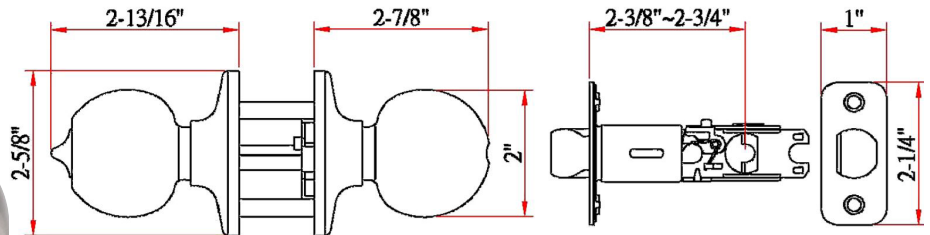

Ball Indoor 2-Way Adjustable Privacy Door Knob Satin Nickel

SPECIFICATIONS

MATERIAL CONSTRUCTION:	Brass	KEYWAY:	N/A
LOCK FUNCTION:	Privacy	REMOVABLE CORE:	No
DEADBOLT FUNCTION:	N/A	LATCH FACEPLATE I:	Universal (Drive In)
EXTERIOR MAX PROJECTION:	2.81"	LATCH BACKSET:	Adj; 2-3/8" - 2-3/4"
INTERIOR MAX PROJECTION:	2.81"	LATCH TYPE:	6 Way / Universal / Drive-in
KOB VS. LEVER:	Knob	LATCHBOLT THROW DISTANCE:	0.5"
KNOB DIMENSIONS:	2" H x 2" W x 2" D	# PINS IN CYLINDER:	N/A
LEVER LENGTH:	N/A	ANTI-BUMP PIN INSTALLED:	N/A
ROSE DIMENSIONS:	2.63" H x 2.63" W x 2.63" D	# KEYS INCLUDED:	N/A
ROSETTE / ESCUTCHEON SHAPE:	Round	SPINDLE TYPE:	Half-Moon
CROSS BORE:	2.13"	MOUNTING HARDWARE INCLUDED:	Yes
EDGE BORE:	1"	TOOLS NEEDED FOR INSTALLATION:	Phillips Screwdriver
HANDING:	Reversible	ASSEMBLED WEIGHT:	1.13 lbs.
REKEYABLE?:	No		