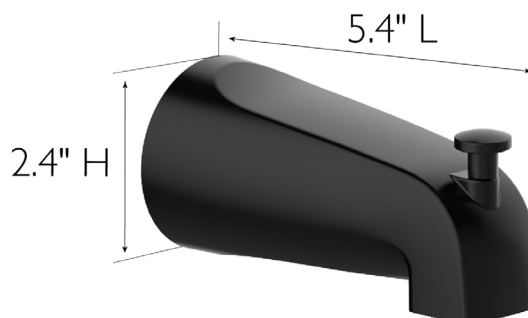

Standard Tub Diverter Spout
Matte Black

SPECIFICATIONS

MATERIAL:	Steel
DIMENSIONS:	2.4" H x 5.4" L
SPOUT REACH	5.4"
WEIGHT:	.68 lbs.
PVD FINISH:	No
TUB SPOUT DIVERTER INCLUDED:	Yes

WARRANTY: 5-Year limited warranty
 WARRANTY: Lifetime finish warranty
 CUPC CERTIFICATION cUPC