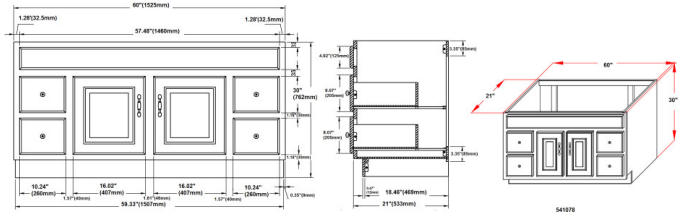

White Concord 2-Door 4-Drawer Vanity with Granite 4" Centerset Golden Sand Rectangle Double Bowl Vanity Top, Unassembled

SPECIFICATIONS

| | |
|--|-----------------------|
| MATERIAL CONSTRUCTION: | Wood/Granite |
| ASSEMBLY REQUIRED: | Yes |
| ASSEMBLED DIMENSIONS: | 34" H x 61" L x 22" D |
| ASSEMBLED WEIGHT: | 187 lbs. |
| TOOLS NEEDED FOR INSTALLATION: | Screwdriver |
| CONSTRUCTION TYPE: | Face Frame |
| HINGE STYLE: | Concealed |
| DOOR STYLE: | 2 MDF Slab Doors |
| DRAWER STYLE: | 4 MDF Drawers |
| GLIDE STYLE: | STD Easy Glide |
| FAKE DWR STYLE: | MDF |
| DWR #1 DIMENSIONS: | 5.71" H x 14.25" W |
| DWR CONSTRUCTION: | Standard |
| SHELF STYLE: | N/A |
| SHELF ADJUSTABILITY INCREMENTS: | N/A |
| SHELF MAX WEIGHT CAPACITY: | N/A |
| SHELF DIMENSIONS: | N/A |
| SHELF THICKNESS: | N/A |
| SHELF MATERIAL: | N/A |
| FRAME STYLE: | N/A |
| FACE FRAME MATERIAL: | Pine |
| SIDES MATERIAL: | Plywood |
| BOTTOM MATERIAL: | Plywood |

| | |
|--------------------------------------|------------------------------|
| TOE KICK INSET WIDTH: | 4" |
| BACK PANEL MATERIAL: | N/A |
| BACK BRACE MATERIAL: | Plywood |
| FAUCET TYPE: | Lav Centerset |
| NUMBER OF MOUNTING HOLES: | 3 |
| BOWL MATERIAL: | Ceramic |
| BACK SPLASH INCLUDED: | Yes |
| COLOR: | Golden Sand |
| NUMBER OF BOWLS: | 2 |
| BOWL DIMENSIONS: | 7.4" H x 11.63" W x 17.63" D |
| BOWL SHAPE: | Rectangle |
| SINK THICKNESS: | N/A |
| MOUNTING TYPE: | Undermount |
| OVERFLOW HOLE: | Yes |
| WARRANTY: | 1-Year limited warranty |
| CARB COMPLIANT: | CARB Phase 2 |
| LEGAL FOR SALE IN CALIFORNIA: | Yes |
| TSCA TITLE IV COMPLIANT: | Yes |