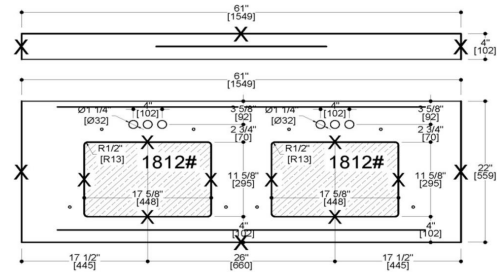

White Concord 2-Door 4-Drawer Vanity with Granite 4" Centerset Golden Sand Rectangle Double Bowl Vanity Top, Unassembled

SPECIFICATIONS

| | |
|--|-----------------------|
| MATERIAL CONSTRUCTION: | Wood/Granite |
| ASSEMBLY REQUIRED: | Yes |
| ASSEMBLED DIMENSIONS: | 34" H x 61" L x 22" D |
| ASSEMBLED WEIGHT: | 187 lbs. |
| TOOLS NEEDED FOR INSTALLATION: | Screwdriver |
| CONSTRUCTION TYPE: | Face Frame |
| HINGE STYLE: | Concealed |
| DOOR STYLE: | 2 MDF Slab Doors |
| DRAWER STYLE: | 4 MDF Drawers |
| GLIDE STYLE: | STD Easy Glide |
| FAKE DWR STYLE: | MDF |
| DWR #1 DIMENSIONS: | 5.71" H x 14.25" W |
| DWR CONSTRUCTION: | Standard |
| SHELF STYLE: | N/A |
| SHELF ADJUSTABILITY INCREMENTS: | N/A |
| SHELF MAX WEIGHT CAPACITY: | N/A |
| SHELF DIMENSIONS: | N/A |
| SHELF THICKNESS: | N/A |
| SHELF MATERIAL: | N/A |
| FRAME STYLE: | N/A |
| FACE FRAME MATERIAL: | Pine |
| SIDES MATERIAL: | Plywood |
| BOTTOM MATERIAL: | Plywood |

| | |
|--------------------------------------|------------------------------|
| TOE KICK INSET WIDTH: | 4" |
| BACK PANEL MATERIAL: | N/A |
| BACK BRACE MATERIAL: | Plywood |
| FAUCET TYPE: | Lav Centerset |
| NUMBER OF MOUNTING HOLES: | 3 |
| BOWL MATERIAL: | Ceramic |
| BACK SPLASH INCLUDED: | Yes |
| COLOR: | Golden Sand |
| NUMBER OF BOWLS: | 2 |
| BOWL DIMENSIONS: | 7.4" H x 11.63" W x 17.63" D |
| BOWL SHAPE: | Rectangle |
| SINK THICKNESS: | N/A |
| MOUNTING TYPE: | Undermount |
| OVERFLOW HOLE: | Yes |
| WARRANTY: | 1-Year limited warranty |
| CARB COMPLIANT: | CARB Phase 2 |
| LEGAL FOR SALE IN CALIFORNIA: | Yes |
| TSCA TITLE IV COMPLIANT: | Yes |