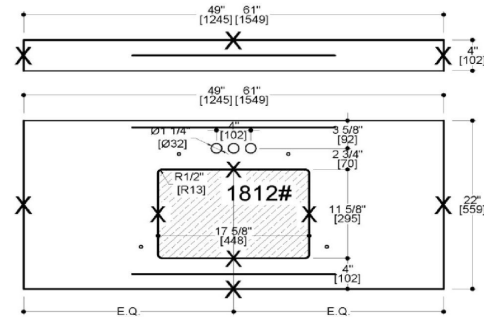

White Concord 2-Door 4-Drawer Vanity with Granite 4" Centerset Golden Sand Rectangle Bowl Vanity Top, Unassembled, 61 x 22

SPECIFICATIONS

| | |
|---------------------------------|-----------------------|
| MATERIAL CONSTRUCTION: | Wood/Granite |
| ASSEMBLY REQUIRED: | Yes |
| ASSEMBLED DIMENSIONS: | 34" H x 61" L x 22" D |
| ASSEMBLED WEIGHT: | 173 lbs. |
| TOOLS NEEDED FOR INSTALLATION: | Screwdriver |
| CONSTRUCTION TYPE: | Face Frame |
| HINGE STYLE: | Concealed |
| DOOR STYLE: | 2 MDF Slab Doors |
| DRAWER STYLE: | 4 MDF Drawers |
| GLIDE STYLE: | STD Easy Glide |
| FAKE DWR STYLE: | MDF |
| DWR #1 DIMENSIONS: | 5.71" H x 14.25" W |
| DWR CONSTRUCTION: | Standard |
| SHELF STYLE: | N/A |
| SHELF ADJUSTABILITY INCREMENTS: | N/A |
| SHELF MAX WEIGHT CAPACITY: | N/A |
| SHELF DIMENSIONS: | N/A |
| SHELF THICKNESS: | N/A |
| SHELF MATERIAL: | N/A |
| FRAME STYLE: | N/A |
| FACE FRAME MATERIAL: | Pine |
| SIDES MATERIAL: | Plywood |
| BOTTOM MATERIAL: | Plywood |

| | |
|-------------------------------|------------------------------|
| TOE KICK INSET WIDTH: | 4" |
| BACK PANEL MATERIAL: | N/A |
| BACK BRACE MATERIAL: | Plywood |
| FAUCET TYPE: | Lav Centerset |
| NUMBER OF MOUNTING HOLES: | 3 |
| BOWL MATERIAL: | Ceramic |
| BACK SPLASH INCLUDED: | Yes |
| COLOR: | Golden Sand |
| NUMBER OF BOWLS: | 1 |
| BOWL DIMENSIONS: | 7.4" H x 11.63" W x 17.63" D |
| BOWL SHAPE: | Rectangle |
| SINK THICKNESS: | N/A |
| MOUNTING TYPE: | Undermount |
| OVERFLOW HOLE: | Yes |
| WARRANTY: | 1-Year limited warranty |
| CARB COMPLIANT: | CARB Phase 2 |
| LEGAL FOR SALE IN CALIFORNIA: | Yes |
| TSCA TITLE IV COMPLIANT: | Yes |