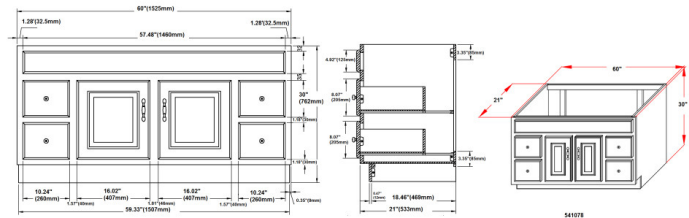

White Concord 2-Door 4-Drawer Vanity with Granite 4" Centerset Golden Sand Rectangle Bowl Vanity Top, Unassembled, 61 x 22

SPECIFICATIONS

| | |
|---------------------------------|-----------------------|
| MATERIAL CONSTRUCTION: | Wood/Granite |
| ASSEMBLY REQUIRED: | Yes |
| ASSEMBLED DIMENSIONS: | 34" H x 61" L x 22" D |
| ASSEMBLED WEIGHT: | 173 lbs. |
| TOOLS NEEDED FOR INSTALLATION: | Screwdriver |
| CONSTRUCTION TYPE: | Face Frame |
| HINGE STYLE: | Concealed |
| DOOR STYLE: | 2 MDF Slab Doors |
| DRAWER STYLE: | 4 MDF Drawers |
| GLIDE STYLE: | STD Easy Glide |
| FAKE DWR STYLE: | MDF |
| DWR #1 DIMENSIONS: | 5.71" H x 14.25" W |
| DWR CONSTRUCTION: | Standard |
| SHELF STYLE: | N/A |
| SHELF ADJUSTABILITY INCREMENTS: | N/A |
| SHELF MAX WEIGHT CAPACITY: | N/A |
| SHELF DIMENSIONS: | N/A |
| SHELF THICKNESS: | N/A |
| SHELF MATERIAL: | N/A |
| FRAME STYLE: | N/A |
| FACE FRAME MATERIAL: | Pine |
| SIDES MATERIAL: | Plywood |
| BOTTOM MATERIAL: | Plywood |

| | |
|-------------------------------|------------------------------|
| TOE KICK INSET WIDTH: | 4" |
| BACK PANEL MATERIAL: | N/A |
| BACK BRACE MATERIAL: | Plywood |
| FAUCET TYPE: | Lav Centerset |
| NUMBER OF MOUNTING HOLES: | 3 |
| BOWL MATERIAL: | Ceramic |
| BACK SPLASH INCLUDED: | Yes |
| COLOR: | Golden Sand |
| NUMBER OF BOWLS: | 1 |
| BOWL DIMENSIONS: | 7.4" H x 11.63" W x 17.63" D |
| BOWL SHAPE: | Rectangle |
| SINK THICKNESS: | N/A |
| MOUNTING TYPE: | Undermount |
| OVERFLOW HOLE: | Yes |
| WARRANTY: | 1-Year limited warranty |
| CARB COMPLIANT: | CARB Phase 2 |
| LEGAL FOR SALE IN CALIFORNIA: | Yes |
| TSCA TITLE IV COMPLIANT: | Yes |