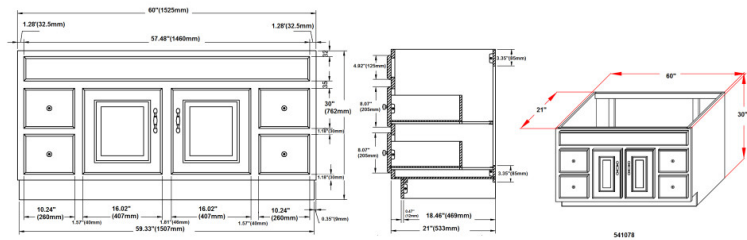

White Concord 2-Door 4-Drawer Vanity with Granite 4" Centerset Black Pearl Rectangle Bowl Vanity Top, Unassembled, 61 x 22

### SPECIFICATIONS

<b>MATERIAL CONSTRUCTION:</b>	Wood/Granite
<b>ASSEMBLY REQUIRED:</b>	Yes
<b>ASSEMBLED DIMENSIONS:</b>	34" H x 61" L x 22" D
<b>ASSEMBLED WEIGHT:</b>	173 lbs.
<b>TOOLS NEEDED FOR INSTALLATION:</b>	Screwdriver
<b>CONSTRUCTION TYPE:</b>	Face Frame
<b>HINGE STYLE:</b>	Concealed
<b>DOOR STYLE:</b>	2 MDF Slab Doors
<b>DRAWER STYLE:</b>	4 MDF Drawers
<b>GLIDE STYLE:</b>	STD Easy Glide
<b>FAKE DWR STYLE:</b>	MDF
<b>DWR #1 DIMENSIONS:</b>	5.71" H x 14.25" W
<b>DWR CONSTRUCTION:</b>	Standard
<b>SHELF STYLE:</b>	N/A
<b>SHELF ADJUSTABILITY INCREMENTS:</b>	N/A
<b>SHELF MAX WEIGHT CAPACITY:</b>	N/A
<b>SHELF DIMENSIONS:</b>	N/A
<b>SHELF THICKNESS:</b>	N/A
<b>SHELF MATERIAL:</b>	N/A
<b>FRAME STYLE:</b>	N/A
<b>FACE FRAME MATERIAL:</b>	Pine
<b>SIDES MATERIAL:</b>	Plywood
<b>BOTTOM MATERIAL:</b>	Plywood

<b>TOE KICK INSET WIDTH:</b>	4"
<b>BACK PANEL MATERIAL:</b>	N/A
<b>BACK BRACE MATERIAL:</b>	Plywood
<b>FAUCET TYPE:</b>	Lav Centerset
<b>NUMBER OF MOUNTING HOLES:</b>	3
<b>BOWL MATERIAL:</b>	Ceramic
<b>BACK SPLASH INCLUDED:</b>	Yes
<b>COLOR:</b>	Black Pearl
<b>NUMBER OF BOWLS:</b>	2
<b>BOWL DIMENSIONS:</b>	7.4" H x 11.63" W x 17.63" D
<b>BOWL SHAPE:</b>	Rectangle
<b>SINK THICKNESS:</b>	N/A
<b>MOUNTING TYPE:</b>	Undermount
<b>OVERFLOW HOLE:</b>	Yes
<b>WARRANTY:</b>	1-Year limited warranty
<b>CARB COMPLIANT:</b>	CARB Phase 2
<b>LEGAL FOR SALE IN CALIFORNIA:</b>	Yes
<b>TSCA TITLE IV COMPLIANT:</b>	Yes