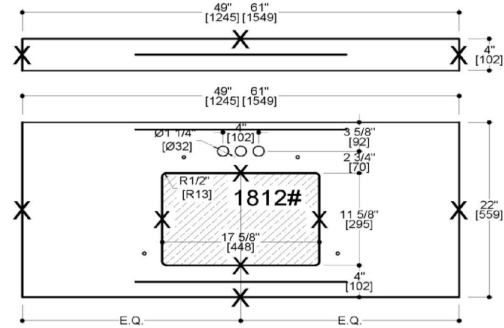

White Concord 2-Door 4-Drawer Vanity with Granite 4" Centerset Black Pearl Rectangle Bowl Vanity Top, Unassembled, 61 x 22

### SPECIFICATIONS

<b>MATERIAL CONSTRUCTION:</b>	Wood/Granite
<b>ASSEMBLY REQUIRED:</b>	Yes
<b>ASSEMBLED DIMENSIONS:</b>	34" H x 61" L x 22" D
<b>ASSEMBLED WEIGHT:</b>	173 lbs.
<b>TOOLS NEEDED FOR INSTALLATION:</b>	Screwdriver
<b>CONSTRUCTION TYPE:</b>	Face Frame
<b>HINGE STYLE:</b>	Concealed
<b>DOOR STYLE:</b>	2 MDF Slab Doors
<b>DRAWER STYLE:</b>	4 MDF Drawers
<b>GLIDE STYLE:</b>	STD Easy Glide
<b>FAKE DWR STYLE:</b>	MDF
<b>DWR #1 DIMENSIONS:</b>	5.71" H x 14.25" W
<b>DWR CONSTRUCTION:</b>	Standard
<b>SHELF STYLE:</b>	N/A
<b>SHELF ADJUSTABILITY INCREMENTS:</b>	N/A
<b>SHELF MAX WEIGHT CAPACITY:</b>	N/A
<b>SHELF DIMENSIONS:</b>	N/A
<b>SHELF THICKNESS:</b>	N/A
<b>SHELF MATERIAL:</b>	N/A
<b>FRAME STYLE:</b>	N/A
<b>FACE FRAME MATERIAL:</b>	Pine
<b>SIDES MATERIAL:</b>	Plywood
<b>BOTTOM MATERIAL:</b>	Plywood

<b>TOE KICK INSET WIDTH:</b>	4"
<b>BACK PANEL MATERIAL:</b>	N/A
<b>BACK BRACE MATERIAL:</b>	Plywood
<b>FAUCET TYPE:</b>	Lav Centerset
<b>NUMBER OF MOUNTING HOLES:</b>	3
<b>BOWL MATERIAL:</b>	Ceramic
<b>BACK SPLASH INCLUDED:</b>	Yes
<b>COLOR:</b>	Black Pearl
<b>NUMBER OF BOWLS:</b>	2
<b>BOWL DIMENSIONS:</b>	7.4" H x 11.63" W x 17.63" D
<b>BOWL SHAPE:</b>	Rectangle
<b>SINK THICKNESS:</b>	N/A
<b>MOUNTING TYPE:</b>	Undermount
<b>OVERFLOW HOLE:</b>	Yes
<b>WARRANTY:</b>	1-Year limited warranty
<b>CARB COMPLIANT:</b>	CARB Phase 2
<b>LEGAL FOR SALE IN CALIFORNIA:</b>	Yes
<b>TSCA TITLE IV COMPLIANT:</b>	Yes