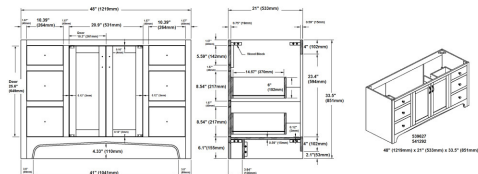

Espresso

Ventura 2-Door 4-Drawer Vanity with Quartz 4" Centerset Snowdrift Vanity Top, Unassembled, 49x22

## SPECIFICATIONS

<b>MATERIAL CONSTRUCTION:</b>	Wood/Quartz	<b>TOE KICK INSET WIDTH:</b>	6.1"
<b>ASSEMBLY REQUIRED:</b>	Yes	<b>BACK PANEL MATERIAL:</b>	N/A
<b>ASSEMBLED DIMENSIONS:</b>	38.5" H x 49" L x 22" D	<b>BACK BRACE MATERIAL:</b>	Particle Board
<b>ASSEMBLED WEIGHT:</b>	193 lbs.	<b>FAUCET TYPE:</b>	Lav Centerset
<b>TOOLS NEEDED FOR INSTALLATION:</b>	Screwdriver	<b>NUMBER OF MOUNTING HOLES:</b>	3
<b>CONSTRUCTION TYPE:</b>	Face Frame	<b>BOWL MATERIAL:</b>	Ceramic
<b>HINGE STYLE:</b>	Concealed	<b>BACK SPLASH INCLUDED:</b>	Yes
<b>DOOR STYLE:</b>	2 Pine+MDF Shaker Doors	<b>COLOR:</b>	Snowdrift
<b>DRAWER STYLE:</b>	4 Pine Drawers	<b>NUMBER OF BOWLS:</b>	1
<b>GLIDE STYLE:</b>	Soft Close	<b>BOWL DIMENSIONS:</b>	5.6" H x 11.88" W x 17.71" D
<b>FAKE DWR STYLE:</b>	Pine	<b>BOWL SHAPE:</b>	Rectangle
<b>DWR #1 DIMENSIONS:</b>	5.98" H x 15.75" W	<b>SINK THICKNESS:</b>	N/A
<b>DWR CONSTRUCTION:</b>	Standard	<b>MOUNTING TYPE:</b>	Undermount
<b>SHELF STYLE:</b>	N/A	<b>OVERFLOW HOLE:</b>	Yes
<b>SHELF ADJUSTABILITY INCREMENTS:</b>	N/A	<b>WARRANTY:</b>	1-Year limited warranty
<b>SHELF MAX WEIGHT CAPACITY:</b>	N/A	<b>CARB COMPLIANT:</b>	CARB Phase 2
<b>SHELF DIMENSIONS:</b>	N/A	<b>LEGAL FOR SALE IN CALIFORNIA:</b>	Yes
<b>SHELF THICKNESS:</b>	N/A	<b>TSCA TITLE IV COMPLIANT:</b>	Yes
<b>SHELF MATERIAL:</b>	N/A		
<b>FRAME STYLE:</b>	N/A		
<b>FACE FRAME MATERIAL:</b>	Pine		
<b>SIDES MATERIAL:</b>	Particle Board		
<b>BOTTOM MATERIAL:</b>	Particle Board		