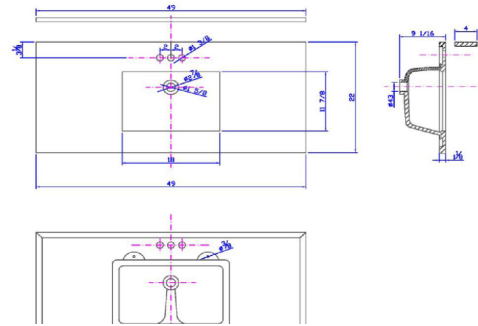

Espresso

Ventura 2-Door 4-Drawer Vanity with Quartz 4" Centerset Snowdrift Vanity Top, Unassembled, 49x22

## SPECIFICATIONS

<b>MATERIAL CONSTRUCTION:</b>	Wood/Quartz	<b>TOE KICK INSET WIDTH:</b>	6.1"
<b>ASSEMBLY REQUIRED:</b>	Yes	<b>BACK PANEL MATERIAL:</b>	N/A
<b>ASSEMBLED DIMENSIONS:</b>	38.5" H x 49" L x 22" D	<b>BACK BRACE MATERIAL:</b>	Particle Board
<b>ASSEMBLED WEIGHT:</b>	193 lbs.	<b>FAUCET TYPE:</b>	Lav Centerset
<b>TOOLS NEEDED FOR INSTALLATION:</b>	Screwdriver	<b>NUMBER OF MOUNTING HOLES:</b>	3
<b>CONSTRUCTION TYPE:</b>	Face Frame	<b>BOWL MATERIAL:</b>	Ceramic
<b>HINGE STYLE:</b>	Concealed	<b>BACK SPLASH INCLUDED:</b>	Yes
<b>DOOR STYLE:</b>	2 Pine+MDF Shaker Doors	<b>COLOR:</b>	Snowdrift
<b>DRAWER STYLE:</b>	4 Pine Drawers	<b>NUMBER OF BOWLS:</b>	1
<b>GLIDE STYLE:</b>	Soft Close	<b>BOWL DIMENSIONS:</b>	5.6" H x 11.88" W x 17.71" D
<b>FAKE DWR STYLE:</b>	Pine	<b>BOWL SHAPE:</b>	Rectangle
<b>DWR #1 DIMENSIONS:</b>	5.98" H x 15.75" W	<b>SINK THICKNESS:</b>	N/A
<b>DWR CONSTRUCTION:</b>	Standard	<b>MOUNTING TYPE:</b>	Undermount
<b>SHELF STYLE:</b>	N/A	<b>OVERFLOW HOLE:</b>	Yes
<b>SHELF ADJUSTABILITY INCREMENTS:</b>	N/A	<b>WARRANTY:</b>	1-Year limited warranty
<b>SHELF MAX WEIGHT CAPACITY:</b>	N/A	<b>CARB COMPLIANT:</b>	CARB Phase 2
<b>SHELF DIMENSIONS:</b>	N/A	<b>LEGAL FOR SALE IN CALIFORNIA:</b>	Yes
<b>SHELF THICKNESS:</b>	N/A	<b>TSCA TITLE IV COMPLIANT:</b>	Yes
<b>SHELF MATERIAL:</b>	N/A		
<b>FRAME STYLE:</b>	N/A		
<b>FACE FRAME MATERIAL:</b>	Pine		
<b>SIDES MATERIAL:</b>	Particle Board		
<b>BOTTOM MATERIAL:</b>	Particle Board		