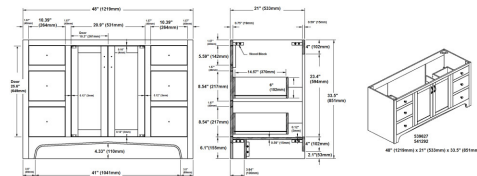

Espresso

Ventura 2-Door 4-Drawer Vanity with Quartz 4" Centerset Giallo Vanity Top, Unassembled, 49x22

SPECIFICATIONS

MATERIAL CONSTRUCTION:	Wood/Quartz	TOE KICK INSET WIDTH:	6.1"
ASSEMBLY REQUIRED:	Yes	BACK PANEL MATERIAL:	N/A
ASSEMBLED DIMENSIONS:	38.5" H x 49" L x 22" D	BACK BRACE MATERIAL:	Particle Board
ASSEMBLED WEIGHT:	193 lbs.	FAUCET TYPE:	Lav Centerset
TOOLS NEEDED FOR INSTALLATION:	Screwdriver	NUMBER OF MOUNTING HOLES:	3
CONSTRUCTION TYPE:	Face Frame	BOWL MATERIAL:	Ceramic
HINGE STYLE:	Concealed	BACK SPLASH INCLUDED:	Yes
DOOR STYLE:	2 Pine+MDF Shaker Doors	COLOR:	Giallo
DRAWER STYLE:	4 Pine Drawers	NUMBER OF BOWLS:	1
GLIDE STYLE:	Soft Close	BOWL DIMENSIONS:	5.6" H x 11.88" W x 17.71" D
FAKE DWR STYLE:	Pine	BOWL SHAPE:	Rectangle
DWR #1 DIMENSIONS:	5.98" H x 15.75" W	SINK THICKNESS:	N/A
DWR CONSTRUCTION:	Standard	MOUNTING TYPE:	Undermount
SHELF STYLE:	N/A	OVERFLOW HOLE:	Yes
SHELF ADJUSTABILITY INCREMENTS:	N/A	WARRANTY:	1-Year limited warranty
SHELF MAX WEIGHT CAPACITY:	N/A	CARB COMPLIANT:	CARB Phase 2
SHELF DIMENSIONS:	N/A	LEGAL FOR SALE IN CALIFORNIA:	Yes
SHELF THICKNESS:	N/A	TSCA TITLE IV COMPLIANT:	Yes
SHELF MATERIAL:	N/A		
FRAME STYLE:	N/A		
FACE FRAME MATERIAL:	Pine		
SIDES MATERIAL:	Particle Board		
BOTTOM MATERIAL:	Particle Board		