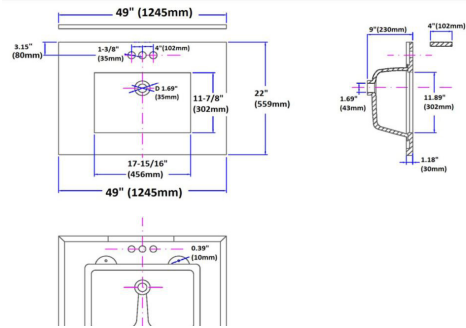

Espresso

Ventura 2-Door 4-Drawer Vanity with Quartz 4" Centerset Giallo Vanity Top, Unassembled, 49x22

SPECIFICATIONS

MATERIAL CONSTRUCTION:	Wood/Quartz	TOE KICK INSET WIDTH:	6.1"
ASSEMBLY REQUIRED:	Yes	BACK PANEL MATERIAL:	N/A
ASSEMBLED DIMENSIONS:	38.5" H x 49" L x 22" D	BACK BRACE MATERIAL:	Particle Board
ASSEMBLED WEIGHT:	193 lbs.	FAUCET TYPE:	Lav Centerset
TOOLS NEEDED FOR INSTALLATION:	Screwdriver	NUMBER OF MOUNTING HOLES:	3
CONSTRUCTION TYPE:	Face Frame	BOWL MATERIAL:	Ceramic
HINGE STYLE:	Concealed	BACK SPLASH INCLUDED:	Yes
DOOR STYLE:	2 Pine+MDF Shaker Doors	COLOR:	Giallo
DRAWER STYLE:	4 Pine Drawers	NUMBER OF BOWLS:	1
GLIDE STYLE:	Soft Close	BOWL DIMENSIONS:	5.6" H x 11.88" W x 17.71" D
FAKE DWR STYLE:	Pine	BOWL SHAPE:	Rectangle
DWR #1 DIMENSIONS:	5.98" H x 15.75" W	SINK THICKNESS:	N/A
DWR CONSTRUCTION:	Standard	MOUNTING TYPE:	Undermount
SHELF STYLE:	N/A	OVERFLOW HOLE:	Yes
SHELF ADJUSTABILITY INCREMENTS:	N/A	WARRANTY:	1-Year limited warranty
SHELF MAX WEIGHT CAPACITY:	N/A	CARB COMPLIANT:	CARB Phase 2
SHELF DIMENSIONS:	N/A	LEGAL FOR SALE IN CALIFORNIA:	Yes
SHELF THICKNESS:	N/A	TSCA TITLE IV COMPLIANT:	Yes
SHELF MATERIAL:	N/A		
FRAME STYLE:	N/A		
FACE FRAME MATERIAL:	Pine		
SIDES MATERIAL:	Particle Board		
BOTTOM MATERIAL:	Particle Board		