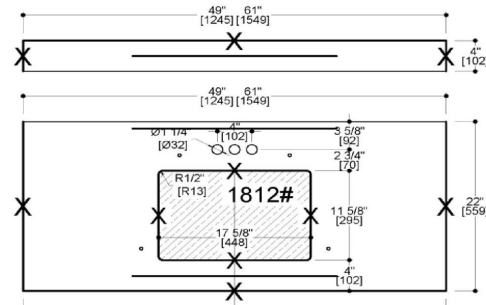

Espresso

Ventura 2-Door 4-Drawer Vanity with Granite 4" Centerset Golden Sand Rectangle Bowl Vanity Top, Unassembled, 49x22

SPECIFICATIONS

MATERIAL CONSTRUCTION:	Wood/Granite
ASSEMBLY REQUIRED:	Yes
ASSEMBLED DIMENSIONS:	37.5" H x 49" L x 22" D
ASSEMBLED WEIGHT:	202 lbs.
TOOLS NEEDED FOR INSTALLATION:	Screwdriver
CONSTRUCTION TYPE:	Face Frame
HINGE STYLE:	Concealed
DOOR STYLE:	2 Pine+MDF Shaker Doors
DRAWER STYLE:	4 Pine Drawers
GLIDE STYLE:	Soft Close
FAKE DWR STYLE:	Pine
DWR #1 DIMENSIONS:	5.98" H x 15.75" W
DWR CONSTRUCTION:	Standard
SHELF STYLE:	N/A
SHELF ADJUSTABILITY INCREMENTS:	N/A
SHELF MAX WEIGHT CAPACITY:	N/A
SHELF DIMENSIONS:	N/A
SHELF THICKNESS:	N/A
SHELF MATERIAL:	N/A
FRAME STYLE:	N/A
FACE FRAME MATERIAL:	Pine
SIDES MATERIAL:	Particle Board
BOTTOM MATERIAL:	Particle Board

TOE KICK INSET WIDTH:	6.1"
BACK PANEL MATERIAL:	N/A
BACK BRACE MATERIAL:	Particle Board
FAUCET TYPE:	Lav Centerset
NUMBER OF MOUNTING HOLES:	3
BOWL MATERIAL:	Ceramic
BACK SPLASH INCLUDED:	Yes
COLOR:	Golden Sand
NUMBER OF BOWLS:	1
BOWL DIMENSIONS:	7.4" H x 11.63" W x 17.63" D
BOWL SHAPE:	Rectangle
SINK THICKNESS:	N/A
MOUNTING TYPE:	Undermount
OVERFLOW HOLE:	Yes
WARRANTY:	1-Year limited warranty
CARB COMPLIANT:	CARB Phase 2
LEGAL FOR SALE IN CALIFORNIA:	Yes
TSCA TITLE IV COMPLIANT:	Yes