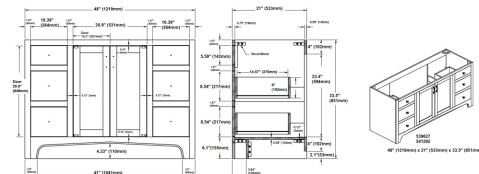

Espresso

Ventura 2-Door 4-Drawer Vanity with Granite 4" Centerset Golden Sand Rectangle Bowl Vanity Top, Unassembled, 49x22

SPECIFICATIONS

MATERIAL CONSTRUCTION:	Wood/Granite
ASSEMBLY REQUIRED:	Yes
ASSEMBLED DIMENSIONS:	37.5" H x 49" L x 22" D
ASSEMBLED WEIGHT:	202 lbs.
TOOLS NEEDED FOR INSTALLATION:	Screwdriver
CONSTRUCTION TYPE:	Face Frame
HINGE STYLE:	Concealed
DOOR STYLE:	2 Pine+MDF Shaker Doors
DRAWER STYLE:	4 Pine Drawers
GLIDE STYLE:	Soft Close
FAKE DWR STYLE:	Pine
DWR #1 DIMENSIONS:	5.98" H x 15.75" W
DWR CONSTRUCTION:	Standard
SHELF STYLE:	N/A
SHELF ADJUSTABILITY INCREMENTS:	N/A
SHELF MAX WEIGHT CAPACITY:	N/A
SHELF DIMENSIONS:	N/A
SHELF THICKNESS:	N/A
SHELF MATERIAL:	N/A
FRAME STYLE:	N/A
FACE FRAME MATERIAL:	Pine
SIDES MATERIAL:	Particle Board
BOTTOM MATERIAL:	Particle Board

TOE KICK INSET WIDTH:	6.1"
BACK PANEL MATERIAL:	N/A
BACK BRACE MATERIAL:	Particle Board
FAUCET TYPE:	Lav Centerset
NUMBER OF MOUNTING HOLES:	3
BOWL MATERIAL:	Ceramic
BACK SPLASH INCLUDED:	Yes
COLOR:	Golden Sand
NUMBER OF BOWLS:	1
BOWL DIMENSIONS:	7.4" H x 11.63" W x 17.63" D
BOWL SHAPE:	Rectangle
SINK THICKNESS:	N/A
MOUNTING TYPE:	Undermount
OVERFLOW HOLE:	Yes
WARRANTY:	1-Year limited warranty
CARB COMPLIANT:	CARB Phase 2
LEGAL FOR SALE IN CALIFORNIA:	Yes
TSCA TITLE IV COMPLIANT:	Yes