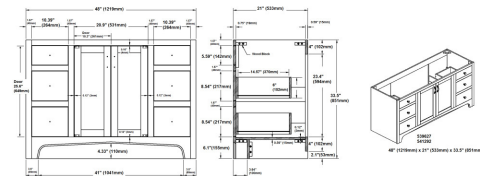

Espresso

Ventura 2-Door 4-Drawer Vanity with Granite 4" Centerset Black Pearl Rectangle Bowl Vanity Top, Unassembled, 49x22

## SPECIFICATIONS

<b>MATERIAL CONSTRUCTION:</b>	Wood/Granite
<b>ASSEMBLY REQUIRED:</b>	Yes
<b>ASSEMBLED DIMENSIONS:</b>	37.5" H x 49" L x 22" D
<b>ASSEMBLED WEIGHT:</b>	210 lbs.
<b>TOOLS NEEDED FOR INSTALLATION:</b>	Screwdriver
<b>CONSTRUCTION TYPE:</b>	Face Frame
<b>HINGE STYLE:</b>	Concealed
<b>DOOR STYLE:</b>	2 Pine+MDF Shaker Doors
<b>DRAWER STYLE:</b>	4 Pine Drawers
<b>GLIDE STYLE:</b>	Soft Close
<b>FAKE DWR STYLE:</b>	Pine
<b>DWR #1 DIMENSIONS:</b>	5.98" H x 15.75" W
<b>DWR CONSTRUCTION:</b>	Standard
<b>SHELF STYLE:</b>	N/A
<b>SHELF ADJUSTABILITY INCREMENTS:</b>	N/A
<b>SHELF MAX WEIGHT CAPACITY:</b>	N/A
<b>SHELF DIMENSIONS:</b>	N/A
<b>SHELF THICKNESS:</b>	N/A
<b>SHELF MATERIAL:</b>	N/A
<b>FRAME STYLE:</b>	N/A
<b>FACE FRAME MATERIAL:</b>	Pine
<b>SIDES MATERIAL:</b>	Particle Board
<b>BOTTOM MATERIAL:</b>	Particle Board

<b>TOE KICK INSET WIDTH:</b>	6.1"
<b>BACK PANEL MATERIAL:</b>	N/A
<b>BACK BRACE MATERIAL:</b>	Particle Board
<b>FAUCET TYPE:</b>	Lav Centerset
<b>NUMBER OF MOUNTING HOLES:</b>	3
<b>BOWL MATERIAL:</b>	Ceramic
<b>BACK SPLASH INCLUDED:</b>	Yes
<b>COLOR:</b>	Black Pearl
<b>NUMBER OF BOWLS:</b>	1
<b>BOWL DIMENSIONS:</b>	7.4" H x 11.63" W x 17.63" D
<b>BOWL SHAPE:</b>	Rectangle
<b>SINK THICKNESS:</b>	N/A
<b>MOUNTING TYPE:</b>	Undermount
<b>OVERFLOW HOLE:</b>	Yes
<b>WARRANTY:</b>	1-Year limited warranty
<b>CARB COMPLIANT:</b>	CARB Phase 2
<b>LEGAL FOR SALE IN CALIFORNIA:</b>	Yes
<b>TSCA TITLE IV COMPLIANT:</b>	Yes