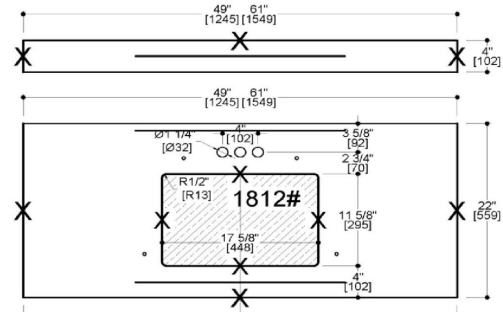

Espresso

Ventura 2-Door 4-Drawer Vanity with Granite 4" Centerset Black Pearl Rectangle Bowl Vanity Top, Unassembled, 49x22

## SPECIFICATIONS

<b>MATERIAL CONSTRUCTION:</b>	Wood/Granite
<b>ASSEMBLY REQUIRED:</b>	Yes
<b>ASSEMBLED DIMENSIONS:</b>	37.5" H x 49" L x 22" D
<b>ASSEMBLED WEIGHT:</b>	210 lbs.
<b>TOOLS NEEDED FOR INSTALLATION:</b>	Screwdriver
<b>CONSTRUCTION TYPE:</b>	Face Frame
<b>HINGE STYLE:</b>	Concealed
<b>DOOR STYLE:</b>	2 Pine+MDF Shaker Doors
<b>DRAWER STYLE:</b>	4 Pine Drawers
<b>GLIDE STYLE:</b>	Soft Close
<b>FAKE DWR STYLE:</b>	Pine
<b>DWR #1 DIMENSIONS:</b>	5.98" H x 15.75" W
<b>DWR CONSTRUCTION:</b>	Standard
<b>SHELF STYLE:</b>	N/A
<b>SHELF ADJUSTABILITY INCREMENTS:</b>	N/A
<b>SHELF MAX WEIGHT CAPACITY:</b>	N/A
<b>SHELF DIMENSIONS:</b>	N/A
<b>SHELF THICKNESS:</b>	N/A
<b>SHELF MATERIAL:</b>	N/A
<b>FRAME STYLE:</b>	N/A
<b>FACE FRAME MATERIAL:</b>	Pine
<b>SIDES MATERIAL:</b>	Particle Board
<b>BOTTOM MATERIAL:</b>	Particle Board

<b>TOE KICK INSET WIDTH:</b>	6.1"
<b>BACK PANEL MATERIAL:</b>	N/A
<b>BACK BRACE MATERIAL:</b>	Particle Board
<b>FAUCET TYPE:</b>	Lav Centerset
<b>NUMBER OF MOUNTING HOLES:</b>	3
<b>BOWL MATERIAL:</b>	Ceramic
<b>BACK SPLASH INCLUDED:</b>	Yes
<b>COLOR:</b>	Black Pearl
<b>NUMBER OF BOWLS:</b>	1
<b>BOWL DIMENSIONS:</b>	7.4" H x 11.63" W x 17.63" D
<b>BOWL SHAPE:</b>	Rectangle
<b>SINK THICKNESS:</b>	N/A
<b>MOUNTING TYPE:</b>	Undermount
<b>OVERFLOW HOLE:</b>	Yes
<b>WARRANTY:</b>	1-Year limited warranty
<b>CARB COMPLIANT:</b>	CARB Phase 2
<b>LEGAL FOR SALE IN CALIFORNIA:</b>	Yes
<b>TSCA TITLE IV COMPLIANT:</b>	Yes