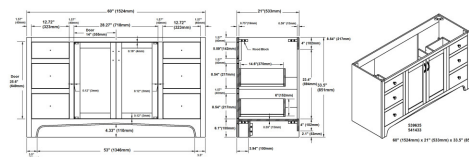

Espresso

Ventura 2-Door 4-Drawer Vanity with Cultured Marble 8" Widespread Solid White Double Bowl Vanity Top, Unassembled,

SPECIFICATIONS

MATERIAL CONSTRUCTION:	Wood/Cultured Marble	TOE KICK INSET WIDTH:	6.1"
ASSEMBLY REQUIRED:	Yes	BACK PANEL MATERIAL:	N/A
ASSEMBLED DIMENSIONS:	37.5" H x 61" L x 22" D	BACK BRACE MATERIAL:	Particle Board
ASSEMBLED WEIGHT:	203.87 lbs.	FAUCET TYPE:	Lav Widespread
TOOLS NEEDED FOR INSTALLATION:	Screwdriver	NUMBER OF MOUNTING HOLES:	3
CONSTRUCTION TYPE:	Face Frame	BOWL MATERIAL:	Cultured Marble
HINGE STYLE:	Concealed	BACK SPLASH INCLUDED:	Yes
DOOR STYLE:	2 Pine+MDF Shaker Doors	COLOR:	Solid White
DRAWER STYLE:	4 Pine Drawers	NUMBER OF BOWLS:	1
GLIDE STYLE:	Soft Close	BOWL DIMENSIONS:	5.63" H x 11.63" W x 16.85" D
FAKE DWR STYLE:	Pine	BOWL SHAPE:	Oval
DWR #1 DIMENSIONS:	5.98" H x 15.75" W	SINK THICKNESS:	N/A
DWR CONSTRUCTION:	Standard	MOUNTING TYPE:	Integrated
SHELF STYLE:	N/A	OVERFLOW HOLE:	Yes
SHELF ADJUSTABILITY INCREMENTS:	N/A	WARRANTY:	1-Year limited warranty
SHELF MAX WEIGHT CAPACITY:	N/A	CARB COMPLIANT:	CARB Phase 2
SHELF DIMENSIONS:	N/A	LEGAL FOR SALE IN CALIFORNIA:	Yes
SHELF THICKNESS:	N/A	TSCA TITLE IV COMPLIANT:	Yes
SHELF MATERIAL:	N/A		
FRAME STYLE:	N/A		
FACE FRAME MATERIAL:	Pine		
SIDES MATERIAL:	Particle Board		
BOTTOM MATERIAL:	Particle Board		