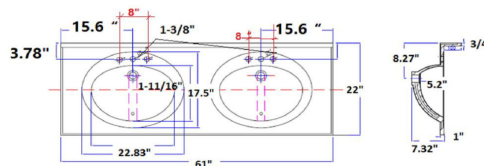

Espresso

Ventura 2-Door 4-Drawer Vanity with Cultured Marble 8" Widespread Solid White Double Bowl Vanity Top, Unassembled,

SPECIFICATIONS

MATERIAL CONSTRUCTION:	Wood/Cultured Marble	TOE KICK INSET WIDTH:	6.1"
ASSEMBLY REQUIRED:	Yes	BACK PANEL MATERIAL:	N/A
ASSEMBLED DIMENSIONS:	37.5" H x 61" L x 22" D	BACK BRACE MATERIAL:	Particle Board
ASSEMBLED WEIGHT:	203.87 lbs.	FAUCET TYPE:	Lav Widespread
TOOLS NEEDED FOR INSTALLATION:	Screwdriver	NUMBER OF MOUNTING HOLES:	3
CONSTRUCTION TYPE:	Face Frame	BOWL MATERIAL:	Cultured Marble
HINGE STYLE:	Concealed	BACK SPLASH INCLUDED:	Yes
DOOR STYLE:	2 Pine+MDF Shaker Doors	COLOR:	Solid White
DRAWER STYLE:	4 Pine Drawers	NUMBER OF BOWLS:	1
GLIDE STYLE:	Soft Close	BOWL DIMENSIONS:	5.63" H x 11.63" W x 16.85" D
FAKE DWR STYLE:	Pine	BOWL SHAPE:	Oval
DWR #1 DIMENSIONS:	5.98" H x 15.75" W	SINK THICKNESS:	N/A
DWR CONSTRUCTION:	Standard	MOUNTING TYPE:	Integrated
SHELF STYLE:	N/A	OVERFLOW HOLE:	Yes
SHELF ADJUSTABILITY INCREMENTS:	N/A	WARRANTY:	1-Year limited warranty
SHELF MAX WEIGHT CAPACITY:	N/A	CARB COMPLIANT:	CARB Phase 2
SHELF DIMENSIONS:	N/A	LEGAL FOR SALE IN CALIFORNIA:	Yes
SHELF THICKNESS:	N/A	TSCA TITLE IV COMPLIANT:	Yes
SHELF MATERIAL:	N/A		
FRAME STYLE:	N/A		
FACE FRAME MATERIAL:	Pine		
SIDES MATERIAL:	Particle Board		
BOTTOM MATERIAL:	Particle Board		