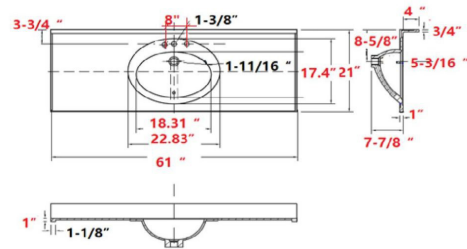

Espresso

Ventura 2-Door 4-Drawer Vanity with Cultured Marble 8" Widespread Solid White Vanity Top, Unassembled, 61 x 22

## SPECIFICATIONS

<b>MATERIAL CONSTRUCTION:</b>	Wood/Cultured Marble
<b>ASSEMBLY REQUIRED:</b>	Yes
<b>ASSEMBLED DIMENSIONS:</b>	37.5" H x 61" L x 22" D
<b>ASSEMBLED WEIGHT:</b>	210.42 lbs.
<b>TOOLS NEEDED FOR INSTALLATION:</b>	Screwdriver
<b>CONSTRUCTION TYPE:</b>	Face Frame
<b>HINGE STYLE:</b>	Concealed
<b>DOOR STYLE:</b>	2 Pine+MDF Shaker Doors
<b>DRAWER STYLE:</b>	4 Pine Drawers
<b>GLIDE STYLE:</b>	Soft Close
<b>FAKE DWR STYLE:</b>	Pine
<b>DWR #1 DIMENSIONS:</b>	5.98" H x 15.75" W
<b>DWR CONSTRUCTION:</b>	Standard
<b>SHELF STYLE:</b>	N/A
<b>SHELF ADJUSTABILITY INCREMENTS:</b>	N/A
<b>SHELF MAX WEIGHT CAPACITY:</b>	N/A
<b>SHELF DIMENSIONS:</b>	N/A
<b>SHELF THICKNESS:</b>	N/A
<b>SHELF MATERIAL:</b>	N/A
<b>FRAME STYLE:</b>	N/A
<b>FACE FRAME MATERIAL:</b>	Pine
<b>SIDES MATERIAL:</b>	Particle Board
<b>BOTTOM MATERIAL:</b>	Particle Board

<b>TOE KICK INSET WIDTH:</b>	6.1"
<b>BACK PANEL MATERIAL:</b>	N/A
<b>BACK BRACE MATERIAL:</b>	Particle Board
<b>FAUCET TYPE:</b>	Lav Widespread
<b>NUMBER OF MOUNTING HOLES:</b>	3
<b>BOWL MATERIAL:</b>	Cultured Marble
<b>BACK SPLASH INCLUDED:</b>	Yes
<b>COLOR:</b>	Solid White
<b>NUMBER OF BOWLS:</b>	1
<b>BOWL DIMENSIONS:</b>	5.63" H x 11.63" W x 16.85" D
<b>BOWL SHAPE:</b>	Oval
<b>SINK THICKNESS:</b>	N/A
<b>MOUNTING TYPE:</b>	Integrated
<b>OVERFLOW HOLE:</b>	Yes
<b>WARRANTY:</b>	1-Year limited warranty
<b>CARB COMPLIANT:</b>	CARB Phase 2
<b>LEGAL FOR SALE IN CALIFORNIA:</b>	Yes
<b>TSCA TITLE IV COMPLIANT:</b>	Yes