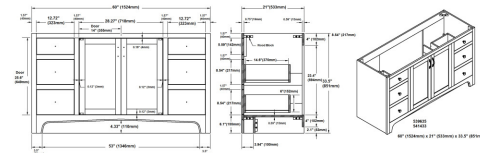

## SPECIFICATIONS

<b>MATERIAL CONSTRUCTION:</b>	Wood/Cultured Marble
<b>ASSEMBLY REQUIRED:</b>	Yes
<b>ASSEMBLED DIMENSIONS:</b>	37.5" H x 61" L x 22" D
<b>ASSEMBLED WEIGHT:</b>	210.42 lbs.
<b>TOOLS NEEDED FOR INSTALLATION:</b>	Screwdriver
<b>CONSTRUCTION TYPE:</b>	Face Frame
<b>HINGE STYLE:</b>	Concealed
<b>DOOR STYLE:</b>	2 Pine+MDF Shaker Doors
<b>DRAWER STYLE:</b>	4 Pine Drawers
<b>GLIDE STYLE:</b>	Soft Close
<b>FAKE DWR STYLE:</b>	Pine
<b>DWR #1 DIMENSIONS:</b>	5.98" H x 15.75" W
<b>DWR CONSTRUCTION:</b>	Standard
<b>SHELF STYLE:</b>	N/A
<b>SHELF ADJUSTABILITY INCREMENTS:</b>	N/A
<b>SHELF MAX WEIGHT CAPACITY:</b>	N/A
<b>SHELF DIMENSIONS:</b>	N/A
<b>SHELF THICKNESS:</b>	N/A
<b>SHELF MATERIAL:</b>	N/A
<b>FRAME STYLE:</b>	N/A
<b>FACE FRAME MATERIAL:</b>	Pine
<b>SIDES MATERIAL:</b>	Particle Board
<b>BOTTOM MATERIAL:</b>	Particle Board

<b>TOE KICK INSET WIDTH:</b>	6.1"
<b>BACK PANEL MATERIAL:</b>	N/A
<b>BACK BRACE MATERIAL:</b>	Particle Board
<b>FAUCET TYPE:</b>	Lav Widespread
<b>NUMBER OF MOUNTING HOLES:</b>	3
<b>BOWL MATERIAL:</b>	Cultured Marble
<b>BACK SPLASH INCLUDED:</b>	Yes
<b>COLOR:</b>	Solid White
<b>NUMBER OF BOWLS:</b>	1
<b>BOWL DIMENSIONS:</b>	5.63" H x 11.63" W x 16.85" D
<b>BOWL SHAPE:</b>	Oval
<b>SINK THICKNESS:</b>	N/A
<b>MOUNTING TYPE:</b>	Integrated
<b>OVERFLOW HOLE:</b>	Yes
<b>WARRANTY:</b>	1-Year limited warranty
<b>CARB COMPLIANT:</b>	CARB Phase 2
<b>LEGAL FOR SALE IN CALIFORNIA:</b>	Yes
<b>TSCA TITLE IV COMPLIANT:</b>	Yes