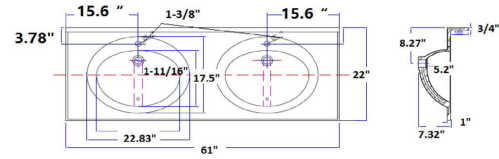

## SPECIFICATIONS

<b>MATERIAL CONSTRUCTION:</b>	Wood/Cultured Marble
<b>ASSEMBLY REQUIRED:</b>	Yes
<b>ASSEMBLED DIMENSIONS:</b>	37.5" H x 61" L x 22" D
<b>ASSEMBLED WEIGHT:</b>	203.87 lbs.
<b>TOOLS NEEDED FOR INSTALLATION:</b>	Screwdriver
<b>CONSTRUCTION TYPE:</b>	Face Frame
<b>HINGE STYLE:</b>	Concealed
<b>DOOR STYLE:</b>	2 Pine+MDF Shaker Doors
<b>DRAWER STYLE:</b>	4 Pine Drawers
<b>GLIDE STYLE:</b>	Soft Close
<b>FAKE DWR STYLE:</b>	Pine
<b>DWR #1 DIMENSIONS:</b>	5.98" H x 15.75" W
<b>DWR CONSTRUCTION:</b>	Standard
<b>SHELF STYLE:</b>	N/A
<b>SHELF ADJUSTABILITY INCREMENTS:</b>	N/A
<b>SHELF MAX WEIGHT CAPACITY:</b>	N/A
<b>SHELF DIMENSIONS:</b>	N/A
<b>SHELF THICKNESS:</b>	N/A
<b>SHELF MATERIAL:</b>	N/A
<b>FRAME STYLE:</b>	N/A
<b>FACE FRAME MATERIAL:</b>	Pine
<b>SIDES MATERIAL:</b>	Particle Board
<b>BOTTOM MATERIAL:</b>	Particle Board

<b>TOE KICK INSET WIDTH:</b>	6.1"
<b>BACK PANEL MATERIAL:</b>	N/A
<b>BACK BRACE MATERIAL:</b>	Particle Board
<b>FAUCET TYPE:</b>	Lav Single Handle
<b>NUMBER OF MOUNTING HOLES:</b>	1
<b>BOWL MATERIAL:</b>	Cultured Marble
<b>BACK SPLASH INCLUDED:</b>	Yes
<b>COLOR:</b>	Solid White
<b>NUMBER OF BOWLS:</b>	1
<b>BOWL DIMENSIONS:</b>	5.63" H x 11.63" W x 16.85" D
<b>BOWL SHAPE:</b>	Oval
<b>SINK THICKNESS:</b>	N/A
<b>MOUNTING TYPE:</b>	Integrated
<b>OVERFLOW HOLE:</b>	Yes
<b>WARRANTY:</b>	1-Year limited warranty
<b>CARB COMPLIANT:</b>	CARB Phase 2
<b>LEGAL FOR SALE IN CALIFORNIA:</b>	Yes
<b>TSCA TITLE IV COMPLIANT:</b>	Yes