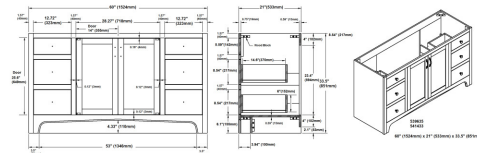

## SPECIFICATIONS

<b>MATERIAL CONSTRUCTION:</b>	Wood/Cultured Marble
<b>ASSEMBLY REQUIRED:</b>	Yes
<b>ASSEMBLED DIMENSIONS:</b>	37.5" H x 61" L x 22" D
<b>ASSEMBLED WEIGHT:</b>	203.87 lbs.
<b>TOOLS NEEDED FOR INSTALLATION:</b>	Screwdriver
<b>CONSTRUCTION TYPE:</b>	Face Frame
<b>HINGE STYLE:</b>	Concealed
<b>DOOR STYLE:</b>	2 Pine+MDF Shaker Doors
<b>DRAWER STYLE:</b>	4 Pine Drawers
<b>GLIDE STYLE:</b>	Soft Close
<b>FAKE DWR STYLE:</b>	Pine
<b>DWR #1 DIMENSIONS:</b>	5.98" H x 15.75" W
<b>DWR CONSTRUCTION:</b>	Standard
<b>SHELF STYLE:</b>	N/A
<b>SHELF ADJUSTABILITY INCREMENTS:</b>	N/A
<b>SHELF MAX WEIGHT CAPACITY:</b>	N/A
<b>SHELF DIMENSIONS:</b>	N/A
<b>SHELF THICKNESS:</b>	N/A
<b>SHELF MATERIAL:</b>	N/A
<b>FRAME STYLE:</b>	N/A
<b>FACE FRAME MATERIAL:</b>	Pine
<b>SIDES MATERIAL:</b>	Particle Board
<b>BOTTOM MATERIAL:</b>	Particle Board

<b>TOE KICK INSET WIDTH:</b>	6.1"
<b>BACK PANEL MATERIAL:</b>	N/A
<b>BACK BRACE MATERIAL:</b>	Particle Board
<b>FAUCET TYPE:</b>	Lav Single Handle
<b>NUMBER OF MOUNTING HOLES:</b>	1
<b>BOWL MATERIAL:</b>	Cultured Marble
<b>BACK SPLASH INCLUDED:</b>	Yes
<b>COLOR:</b>	Solid White
<b>NUMBER OF BOWLS:</b>	1
<b>BOWL DIMENSIONS:</b>	5.63" H x 11.63" W x 16.85" D
<b>BOWL SHAPE:</b>	Oval
<b>SINK THICKNESS:</b>	N/A
<b>MOUNTING TYPE:</b>	Integrated
<b>OVERFLOW HOLE:</b>	Yes
<b>WARRANTY:</b>	1-Year limited warranty
<b>CARB COMPLIANT:</b>	CARB Phase 2
<b>LEGAL FOR SALE IN CALIFORNIA:</b>	Yes
<b>TSCA TITLE IV COMPLIANT:</b>	Yes