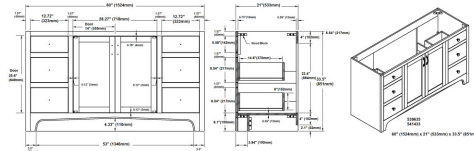

Espresso

Ventura 2-Door 4-Drawer Vanity with Cultured Marble Single Hole Solid White Vanity Top, Unassembled, 61 x 22

SPECIFICATIONS

MATERIAL CONSTRUCTION:	Wood/Cultured Marble
ASSEMBLY REQUIRED:	Yes
ASSEMBLED DIMENSIONS:	37.5" H x 61" L x 22" D
ASSEMBLED WEIGHT:	210.42 lbs.
TOOLS NEEDED FOR INSTALLATION:	Screwdriver
CONSTRUCTION TYPE:	Face Frame
HINGE STYLE:	Concealed
DOOR STYLE:	2 Pine+MDF Shaker Doors
DRAWER STYLE:	4 Pine Drawers
GLIDE STYLE:	Soft Close
FAKE DWR STYLE:	Pine
DWR #1 DIMENSIONS:	5.98" H x 15.75" W
DWR CONSTRUCTION:	Standard
SHELF STYLE:	N/A
SHELF ADJUSTABILITY INCREMENTS:	N/A
SHELF MAX WEIGHT CAPACITY:	N/A
SHELF DIMENSIONS:	N/A
SHELF THICKNESS:	N/A
SHELF MATERIAL:	N/A
FRAME STYLE:	N/A
FACE FRAME MATERIAL:	Pine
SIDES MATERIAL:	Particle Board
BOTTOM MATERIAL:	Particle Board

TOE KICK INSET WIDTH:	6.1"
BACK PANEL MATERIAL:	N/A
BACK BRACE MATERIAL:	Particle Board
FAUCET TYPE:	Lav Single Handle
NUMBER OF MOUNTING HOLES:	1
BOWL MATERIAL:	Cultured Marble
BACK SPLASH INCLUDED:	Yes
COLOR:	Solid White
NUMBER OF BOWLS:	1
BOWL DIMENSIONS:	5.63" H x 11.63" W x 16.85" D
BOWL SHAPE:	Oval
SINK THICKNESS:	N/A
MOUNTING TYPE:	Integrated
OVERFLOW HOLE:	Yes
WARRANTY:	1-Year limited warranty
CARB COMPLIANT:	CARB Phase 2
LEGAL FOR SALE IN CALIFORNIA:	Yes
TSCA TITLE IV COMPLIANT:	Yes