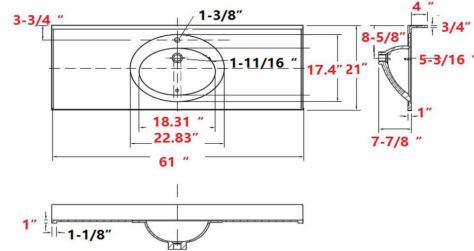

Espresso

Ventura 2-Door 4-Drawer Vanity with Cultured Marble Single Hole Solid White Vanity Top, Unassembled, 61 x 22

SPECIFICATIONS

MATERIAL CONSTRUCTION:	Wood/Cultured Marble
ASSEMBLY REQUIRED:	Yes
ASSEMBLED DIMENSIONS:	37.5" H x 61" L x 22" D
ASSEMBLED WEIGHT:	210.42 lbs.
TOOLS NEEDED FOR INSTALLATION:	Screwdriver
CONSTRUCTION TYPE:	Face Frame
HINGE STYLE:	Concealed
DOOR STYLE:	2 Pine+MDF Shaker Doors
DRAWER STYLE:	4 Pine Drawers
GLIDE STYLE:	Soft Close
FAKE DWR STYLE:	Pine
DWR #1 DIMENSIONS:	5.98" H x 15.75" W
DWR CONSTRUCTION:	Standard
SHELF STYLE:	N/A
SHELF ADJUSTABILITY INCREMENTS:	N/A
SHELF MAX WEIGHT CAPACITY:	N/A
SHELF DIMENSIONS:	N/A
SHELF THICKNESS:	N/A
SHELF MATERIAL:	N/A
FRAME STYLE:	N/A
FACE FRAME MATERIAL:	Pine
SIDES MATERIAL:	Particle Board
BOTTOM MATERIAL:	Particle Board

TOE KICK INSET WIDTH:	6.1"
BACK PANEL MATERIAL:	N/A
BACK BRACE MATERIAL:	Particle Board
FAUCET TYPE:	Lav Single Handle
NUMBER OF MOUNTING HOLES:	1
BOWL MATERIAL:	Cultured Marble
BACK SPLASH INCLUDED:	Yes
COLOR:	Solid White
NUMBER OF BOWLS:	1
BOWL DIMENSIONS:	5.63" H x 11.63" W x 16.85" D
BOWL SHAPE:	Oval
SINK THICKNESS:	N/A
MOUNTING TYPE:	Integrated
OVERFLOW HOLE:	Yes
WARRANTY:	1-Year limited warranty
CARB COMPLIANT:	CARB Phase 2
LEGAL FOR SALE IN CALIFORNIA:	Yes
TSCA TITLE IV COMPLIANT:	Yes