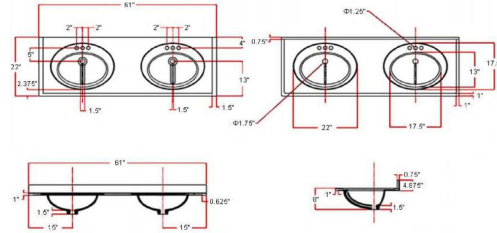

Espresso

Ventura 2-Door 4-Drawer Vanity with Cultured Marble 4" Centerset White on White Double Bowl Vanity Top, Unassembled,

SPECIFICATIONS

MATERIAL CONSTRUCTION:	Wood/Cultured Marble
ASSEMBLY REQUIRED:	Yes
ASSEMBLED DIMENSIONS:	38.38" H x 61" L x 22" D
ASSEMBLED WEIGHT:	196 lbs.
TOOLS NEEDED FOR INSTALLATION:	Screwdriver
CONSTRUCTION TYPE:	Face Frame
HINGE STYLE:	Concealed
DOOR STYLE:	2 Pine+MDF Shaker Doors
DRAWER STYLE:	4 Pine Drawers
GLIDE STYLE:	Soft Close
FAKE DWR STYLE:	Pine
DWR #1 DIMENSIONS:	5.98" H x 15.75" W
DWR CONSTRUCTION:	Standard
SHELF STYLE:	N/A
SHELF ADJUSTABILITY INCREMENTS:	N/A
SHELF MAX WEIGHT CAPACITY:	N/A
SHELF DIMENSIONS:	N/A
SHELF THICKNESS:	N/A
SHELF MATERIAL:	N/A
FRAME STYLE:	N/A
FACE FRAME MATERIAL:	Pine
SIDES MATERIAL:	Particle Board
BOTTOM MATERIAL:	Particle Board

TOE KICK INSET WIDTH:	6.1"
BACK PANEL MATERIAL:	N/A
BACK BRACE MATERIAL:	Particle Board
FAUCET TYPE:	Lav Centerset
NUMBER OF MOUNTING HOLES:	3
BOWL MATERIAL:	Cultured Marble
BACK SPLASH INCLUDED:	Yes
COLOR:	White on White
NUMBER OF BOWLS:	2
BOWL DIMENSIONS:	5.63" H x 11.63" W x 16.85" D
BOWL SHAPE:	Oval
SINK THICKNESS:	N/A
MOUNTING TYPE:	Integrated
OVERFLOW HOLE:	Yes
WARRANTY:	1-Year limited warranty
CARB COMPLIANT:	CARB Phase 2
LEGAL FOR SALE IN CALIFORNIA:	Yes
TSCA TITLE IV COMPLIANT:	Yes