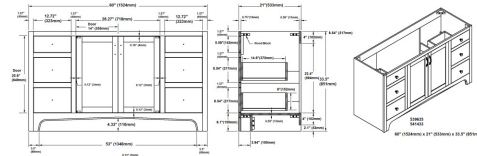

Espresso

Ventura 2-Door 4-Drawer Vanity with Cultured Marble 4" Centerset White on White Double Bowl Vanity Top, Unassembled,

SPECIFICATIONS

MATERIAL CONSTRUCTION:	Wood/Cultured Marble
ASSEMBLY REQUIRED:	Yes
ASSEMBLED DIMENSIONS:	38.38" H x 61" L x 22" D
ASSEMBLED WEIGHT:	196 lbs.
TOOLS NEEDED FOR INSTALLATION:	Screwdriver
CONSTRUCTION TYPE:	Face Frame
HINGE STYLE:	Concealed
DOOR STYLE:	2 Pine+MDF Shaker Doors
DRAWER STYLE:	4 Pine Drawers
GLIDE STYLE:	Soft Close
FAKE DWR STYLE:	Pine
DWR #1 DIMENSIONS:	5.98" H x 15.75" W
DWR CONSTRUCTION:	Standard
SHELF STYLE:	N/A
SHELF ADJUSTABILITY INCREMENTS:	N/A
SHELF MAX WEIGHT CAPACITY:	N/A
SHELF DIMENSIONS:	N/A
SHELF THICKNESS:	N/A
SHELF MATERIAL:	N/A
FRAME STYLE:	N/A
FACE FRAME MATERIAL:	Pine
SIDES MATERIAL:	Particle Board
BOTTOM MATERIAL:	Particle Board

TOE KICK INSET WIDTH:	6.1"
BACK PANEL MATERIAL:	N/A
BACK BRACE MATERIAL:	Particle Board
FAUCET TYPE:	Lav Centerset
NUMBER OF MOUNTING HOLES:	3
BOWL MATERIAL:	Cultured Marble
BACK SPLASH INCLUDED:	Yes
COLOR:	White on White
NUMBER OF BOWLS:	2
BOWL DIMENSIONS:	5.63" H x 11.63" W x 16.85" D
BOWL SHAPE:	Oval
SINK THICKNESS:	N/A
MOUNTING TYPE:	Integrated
OVERFLOW HOLE:	Yes
WARRANTY:	1-Year limited warranty
CARB COMPLIANT:	CARB Phase 2
LEGAL FOR SALE IN CALIFORNIA:	Yes
TSCA TITLE IV COMPLIANT:	Yes