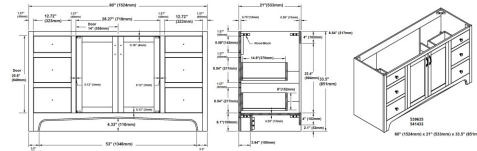

Espresso

Ventura 2-Door 4-Drawer Vanity with Cultured Marble 4" Centerset White on White
Vanity Top, Unassembled, 61 x 22

SPECIFICATIONS

MATERIAL CONSTRUCTION:	Wood/Cultured Marble
ASSEMBLY REQUIRED:	Yes
ASSEMBLED DIMENSIONS:	38.38" H x 61" L x 22" D
ASSEMBLED WEIGHT:	175 lbs.
TOOLS NEEDED FOR INSTALLATION:	Screwdriver
CONSTRUCTION TYPE:	Face Frame
HINGE STYLE:	Concealed
DOOR STYLE:	2 Pine+MDF Shaker Doors
DRAWER STYLE:	4 Pine Drawers
GLIDE STYLE:	Soft Close
FAKE DWR STYLE:	Pine
DWR #1 DIMENSIONS:	5.98" H x 15.75" W
DWR CONSTRUCTION:	Standard
SHELF STYLE:	N/A
SHELF ADJUSTABILITY INCREMENTS:	N/A
SHELF MAX WEIGHT CAPACITY:	N/A
SHELF DIMENSIONS:	N/A
SHELF THICKNESS:	N/A
SHELF MATERIAL:	N/A
FRAME STYLE:	N/A
FACE FRAME MATERIAL:	Pine
SIDES MATERIAL:	Particle Board
BOTTOM MATERIAL:	Particle Board

TOE KICK INSET WIDTH:	6.1"
BACK PANEL MATERIAL:	N/A
BACK BRACE MATERIAL:	Particle Board
FAUCET TYPE:	Lav Centerset
NUMBER OF MOUNTING HOLES:	3
BOWL MATERIAL:	Cultured Marble
BACK SPLASH INCLUDED:	Yes
COLOR:	Solid White
NUMBER OF BOWLS:	1
BOWL DIMENSIONS:	5.63" H x 11.63" W x 16.85" D
BOWL SHAPE:	Oval
SINK THICKNESS:	N/A
MOUNTING TYPE:	Integrated
OVERFLOW HOLE:	Yes
WARRANTY:	1-Year limited warranty
CARB COMPLIANT:	CARB Phase 2
LEGAL FOR SALE IN CALIFORNIA:	Yes
TSCA TITLE IV COMPLIANT:	Yes