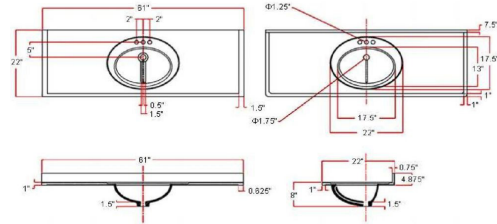

Espresso

Ventura 2-Door 4-Drawer Vanity with Cultured Marble 4" Centerset White on White
Vanity Top, Unassembled, 61 x 22

SPECIFICATIONS

MATERIAL CONSTRUCTION:	Wood/Cultured Marble
ASSEMBLY REQUIRED:	Yes
ASSEMBLED DIMENSIONS:	38.38" H x 61" L x 22" D
ASSEMBLED WEIGHT:	175 lbs.
TOOLS NEEDED FOR INSTALLATION:	Screwdriver
CONSTRUCTION TYPE:	Face Frame
HINGE STYLE:	Concealed
DOOR STYLE:	2 Pine+MDF Shaker Doors
DRAWER STYLE:	4 Pine Drawers
GLIDE STYLE:	Soft Close
FAKE DWR STYLE:	Pine
DWR #1 DIMENSIONS:	5.98" H x 15.75" W
DWR CONSTRUCTION:	Standard
SHELF STYLE:	N/A
SHELF ADJUSTABILITY INCREMENTS:	N/A
SHELF MAX WEIGHT CAPACITY:	N/A
SHELF DIMENSIONS:	N/A
SHELF THICKNESS:	N/A
SHELF MATERIAL:	N/A
FRAME STYLE:	N/A
FACE FRAME MATERIAL:	Pine
SIDES MATERIAL:	Particle Board
BOTTOM MATERIAL:	Particle Board

TOE KICK INSET WIDTH:	6.1"
BACK PANEL MATERIAL:	N/A
BACK BRACE MATERIAL:	Particle Board
FAUCET TYPE:	Lav Centerset
NUMBER OF MOUNTING HOLES:	3
BOWL MATERIAL:	Cultured Marble
BACK SPLASH INCLUDED:	Yes
COLOR:	Solid White
NUMBER OF BOWLS:	1
BOWL DIMENSIONS:	5.63" H x 11.63" W x 16.85" D
BOWL SHAPE:	Oval
SINK THICKNESS:	N/A
MOUNTING TYPE:	Integrated
OVERFLOW HOLE:	Yes
WARRANTY:	1-Year limited warranty
CARB COMPLIANT:	CARB Phase 2
LEGAL FOR SALE IN CALIFORNIA:	Yes
TSCA TITLE IV COMPLIANT:	Yes