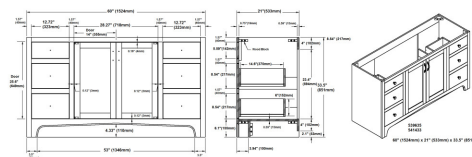

Espresso

Ventura 2-Door 4-Drawer Vanity with Granite 4" Centerset Golden Sand Rectangle Bowl Vanity Top, Unassembled, 61 x 22

SPECIFICATIONS

MATERIAL CONSTRUCTION:	Wood/Granite	TOE KICK INSET WIDTH:	6.1"
ASSEMBLY REQUIRED:	Yes	BACK PANEL MATERIAL:	N/A
ASSEMBLED DIMENSIONS:	37.5" H x 61" L x 22" D	BACK BRACE MATERIAL:	Particle Board
ASSEMBLED WEIGHT:	231 lbs.	FAUCET TYPE:	Lav Centerset
TOOLS NEEDED FOR INSTALLATION:	Screwdriver	NUMBER OF MOUNTING HOLES:	3
CONSTRUCTION TYPE:	Face Frame	BOWL MATERIAL:	Ceramic
HINGE STYLE:	Concealed	BACK SPLASH INCLUDED:	Yes
DOOR STYLE:	2 Pine+MDF Shaker Doors	COLOR:	Golden Sand
DRAWER STYLE:	4 Pine Drawers	NUMBER OF BOWLS:	2
GLIDE STYLE:	Soft Close	BOWL DIMENSIONS:	7.4" H x 11.63" W x 17.63" D
FAKE DWR STYLE:	Pine	BOWL SHAPE:	Rectangle
DWR #1 DIMENSIONS:	5.98" H x 15.75" W	SINK THICKNESS:	N/A
DWR CONSTRUCTION:	Standard	MOUNTING TYPE:	Undermount
SHELF STYLE:	N/A	OVERFLOW HOLE:	Yes
SHELF ADJUSTABILITY INCREMENTS:	N/A	WARRANTY:	1-Year limited warranty
SHELF MAX WEIGHT CAPACITY:	N/A	CARB COMPLIANT:	CARB Phase 2
SHELF DIMENSIONS:	N/A	LEGAL FOR SALE IN CALIFORNIA:	Yes
SHELF THICKNESS:	N/A	TSCA TITLE IV COMPLIANT:	Yes
SHELF MATERIAL:	N/A		
FRAME STYLE:	N/A		
FACE FRAME MATERIAL:	Pine		
SIDES MATERIAL:	Particle Board		
BOTTOM MATERIAL:	Particle Board		