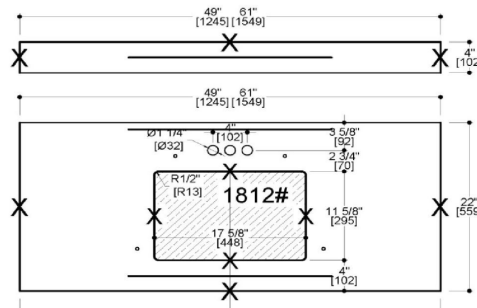

Espresso

Ventura 2-Door 4-Drawer Vanity with Granite 4" Centerset Golden Sand Rectangle Bowl Vanity Top, Unassembled, 61 x 22

SPECIFICATIONS

MATERIAL CONSTRUCTION:	Wood/Granite	TOE KICK INSET WIDTH:	6.1"
ASSEMBLY REQUIRED:	Yes	BACK PANEL MATERIAL:	N/A
ASSEMBLED DIMENSIONS:	37.5" H x 61" L x 22" D	BACK BRACE MATERIAL:	Particle Board
ASSEMBLED WEIGHT:	231 lbs.	FAUCET TYPE:	Lav Centerset
TOOLS NEEDED FOR INSTALLATION:	Screwdriver	NUMBER OF MOUNTING HOLES:	3
CONSTRUCTION TYPE:	Face Frame	BOWL MATERIAL:	Ceramic
HINGE STYLE:	Concealed	BACK SPLASH INCLUDED:	Yes
DOOR STYLE:	2 Pine+MDF Shaker Doors	COLOR:	Golden Sand
DRAWER STYLE:	4 Pine Drawers	NUMBER OF BOWLS:	2
GLIDE STYLE:	Soft Close	BOWL DIMENSIONS:	7.4" H x 11.63" W x 17.63" D
FAKE DWR STYLE:	Pine	BOWL SHAPE:	Rectangle
DWR #1 DIMENSIONS:	5.98" H x 15.75" W	SINK THICKNESS:	N/A
DWR CONSTRUCTION:	Standard	MOUNTING TYPE:	Undermount
SHELF STYLE:	N/A	OVERFLOW HOLE:	Yes
SHELF ADJUSTABILITY INCREMENTS:	N/A	WARRANTY:	1-Year limited warranty
SHELF MAX WEIGHT CAPACITY:	N/A	CARB COMPLIANT:	CARB Phase 2
SHELF DIMENSIONS:	N/A	LEGAL FOR SALE IN CALIFORNIA:	Yes
SHELF THICKNESS:	N/A	TSCA TITLE IV COMPLIANT:	Yes
SHELF MATERIAL:	N/A		
FRAME STYLE:	N/A		
FACE FRAME MATERIAL:	Pine		
SIDES MATERIAL:	Particle Board		
BOTTOM MATERIAL:	Particle Board		