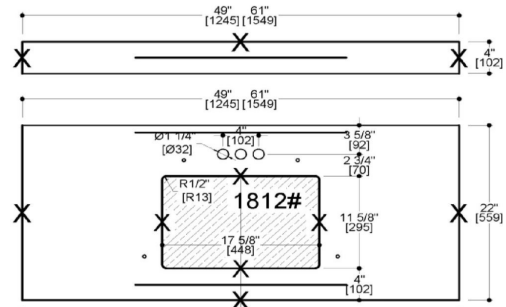

Espresso

Ventura 2-Door 4-Drawer Vanity with Granite 4" Centerset Black Pearl Rectangle Bowl Vanity Top, Unassembled, 61 x 22

SPECIFICATIONS

MATERIAL CONSTRUCTION:	Wood/Granite
ASSEMBLY REQUIRED:	Yes
ASSEMBLED DIMENSIONS:	37.5" H x 61" L x 22" D
ASSEMBLED WEIGHT:	231 lbs.
TOOLS NEEDED FOR INSTALLATION:	Screwdriver
CONSTRUCTION TYPE:	Face Frame
HINGE STYLE:	Concealed
DOOR STYLE:	2 Pine+MDF Shaker Doors
DRAWER STYLE:	4 Pine Drawers
GLIDE STYLE:	Soft Close
FAKE DWR STYLE:	Pine
DWR #1 DIMENSIONS:	5.98" H x 15.75" W
DWR CONSTRUCTION:	Standard
SHELF STYLE:	N/A
SHELF ADJUSTABILITY INCREMENTS:	N/A
SHELF MAX WEIGHT CAPACITY:	N/A
SHELF DIMENSIONS:	N/A
SHELF THICKNESS:	N/A
SHELF MATERIAL:	N/A
FRAME STYLE:	N/A
FACE FRAME MATERIAL:	Pine
SIDES MATERIAL:	Particle Board
BOTTOM MATERIAL:	Particle Board

TOE KICK INSET WIDTH:	6.1"
BACK PANEL MATERIAL:	N/A
BACK BRACE MATERIAL:	Particle Board
FAUCET TYPE:	Lav Centerset
NUMBER OF MOUNTING HOLES:	3
BOWL MATERIAL:	Ceramic
BACK SPLASH INCLUDED:	Yes
COLOR:	Black Pearl
NUMBER OF BOWLS:	2
BOWL DIMENSIONS:	7.4" H x 11.63" W x 17.63" D
BOWL SHAPE:	Rectangle
SINK THICKNESS:	N/A
MOUNTING TYPE:	Undermount
OVERFLOW HOLE:	Yes
WARRANTY:	1-Year limited warranty
CARB COMPLIANT:	CARB Phase 2
LEGAL FOR SALE IN CALIFORNIA:	Yes
TSCA TITLE IV COMPLIANT:	Yes