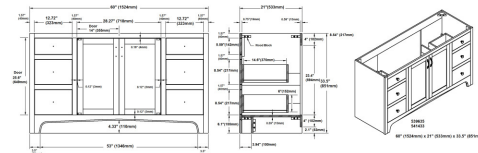

Espresso

Ventura 2-Door 4-Drawer Vanity with Granite 4" Centerset Black Pearl Rectangle Bowl Vanity Top, Unassembled, 61 x 22

SPECIFICATIONS

MATERIAL CONSTRUCTION:	Wood/Granite
ASSEMBLY REQUIRED:	Yes
ASSEMBLED DIMENSIONS:	37.5" H x 61" L x 22" D
ASSEMBLED WEIGHT:	231 lbs.
TOOLS NEEDED FOR INSTALLATION:	Screwdriver
CONSTRUCTION TYPE:	Face Frame
HINGE STYLE:	Concealed
DOOR STYLE:	2 Pine+MDF Shaker Doors
DRAWER STYLE:	4 Pine Drawers
GLIDE STYLE:	Soft Close
FAKE DWR STYLE:	Pine
DWR #1 DIMENSIONS:	5.98" H x 15.75" W
DWR CONSTRUCTION:	Standard
SHELF STYLE:	N/A
SHELF ADJUSTABILITY INCREMENTS:	N/A
SHELF MAX WEIGHT CAPACITY:	N/A
SHELF DIMENSIONS:	N/A
SHELF THICKNESS:	N/A
SHELF MATERIAL:	N/A
FRAME STYLE:	N/A
FACE FRAME MATERIAL:	Pine
SIDES MATERIAL:	Particle Board
BOTTOM MATERIAL:	Particle Board

TOE KICK INSET WIDTH:	6.1"
BACK PANEL MATERIAL:	N/A
BACK BRACE MATERIAL:	Particle Board
FAUCET TYPE:	Lav Centerset
NUMBER OF MOUNTING HOLES:	3
BOWL MATERIAL:	Ceramic
BACK SPLASH INCLUDED:	Yes
COLOR:	Black Pearl
NUMBER OF BOWLS:	2
BOWL DIMENSIONS:	7.4" H x 11.63" W x 17.63" D
BOWL SHAPE:	Rectangle
SINK THICKNESS:	N/A
MOUNTING TYPE:	Undermount
OVERFLOW HOLE:	Yes
WARRANTY:	1-Year limited warranty
CARB COMPLIANT:	CARB Phase 2
LEGAL FOR SALE IN CALIFORNIA:	Yes
TSCA TITLE IV COMPLIANT:	Yes