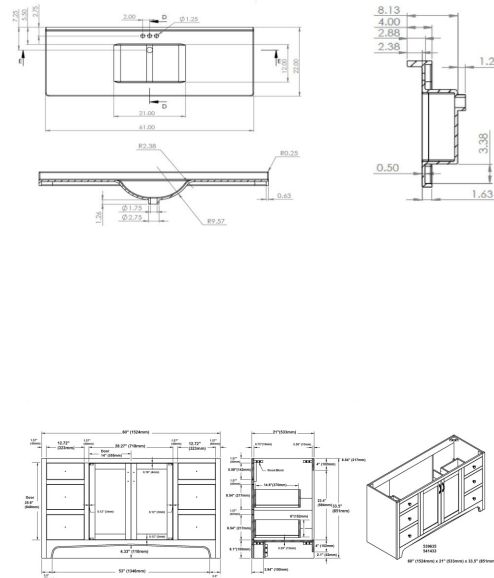

Espresso

Ventura 2-Door 4-Drawer Vanity with Cultured Marble 4" Centerset Contempo Vanity Top, Unassembled, 61 x 22

## SPECIFICATIONS

<b>MATERIAL CONSTRUCTION:</b>	Wood/Cultured Marble
<b>ASSEMBLY REQUIRED:</b>	Yes
<b>ASSEMBLED DIMENSIONS:</b>	35" H x 61" L x 22" D
<b>ASSEMBLED WEIGHT:</b>	192.7 lbs.
<b>TOOLS NEEDED FOR INSTALLATION:</b>	Screwdriver
<b>CONSTRUCTION TYPE:</b>	Face Frame
<b>HINGE STYLE:</b>	Concealed
<b>DOOR STYLE:</b>	2 Pine+MDF Shaker Doors
<b>DRAWER STYLE:</b>	4 Pine Drawers
<b>GLIDE STYLE:</b>	Soft Close
<b>FAKE DWR STYLE:</b>	Pine
<b>DWR #1 DIMENSIONS:</b>	5.98" H x 15.75" W
<b>DWR CONSTRUCTION:</b>	Standard
<b>SHELF STYLE:</b>	N/A
<b>SHELF ADJUSTABILITY INCREMENTS:</b>	N/A
<b>SHELF MAX WEIGHT CAPACITY:</b>	N/A
<b>SHELF DIMENSIONS:</b>	N/A
<b>SHELF THICKNESS:</b>	N/A
<b>SHELF MATERIAL:</b>	N/A
<b>FRAME STYLE:</b>	N/A
<b>FACE FRAME MATERIAL:</b>	Pine
<b>SIDES MATERIAL:</b>	Particle Board
<b>BOTTOM MATERIAL:</b>	Particle Board

<b>TOE KICK INSET WIDTH:</b>	6.1"
<b>BACK PANEL MATERIAL:</b>	N/A
<b>BACK BRACE MATERIAL:</b>	Particle Board
<b>FAUCET TYPE:</b>	Lav Centerset
<b>NUMBER OF MOUNTING HOLES:</b>	3
<b>BOWL MATERIAL:</b>	Cultured Marble
<b>BACK SPLASH INCLUDED:</b>	No
<b>COLOR:</b>	Solid White
<b>NUMBER OF BOWLS:</b>	1
<b>BOWL DIMENSIONS:</b>	6" H x 20" W x 13" D
<b>BOWL SHAPE:</b>	Rectangle
<b>SINK THICKNESS:</b>	N/A
<b>MOUNTING TYPE:</b>	Integrated
<b>OVERFLOW HOLE:</b>	Yes
<b>WARRANTY:</b>	1-Year limited warranty
<b>CARB COMPLIANT:</b>	CARB Phase 2
<b>LEGAL FOR SALE IN CALIFORNIA:</b>	Yes
<b>TSCA TITLE IV COMPLIANT:</b>	Yes