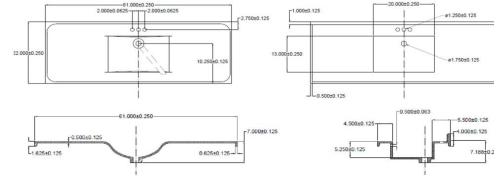

Espresso

Ventura 2-Door 4-Drawer Vanity with Cultured Marble 4" Centerset Contempo With Backsplash Vanity Top, Unassembled,

SPECIFICATIONS

MATERIAL CONSTRUCTION:	Wood/Cultured Marble
ASSEMBLY REQUIRED:	Yes
ASSEMBLED DIMENSIONS:	38" H x 61" L x 22" D
ASSEMBLED WEIGHT:	192.7 lbs.
TOOLS NEEDED FOR INSTALLATION:	Screwdriver
CONSTRUCTION TYPE:	Face Frame
HINGE STYLE:	Concealed
DOOR STYLE:	2 Pine+MDF Shaker Doors
DRAWER STYLE:	4 Pine Drawers
GLIDE STYLE:	Soft Close
FAKE DWR STYLE:	Pine
DWR #1 DIMENSIONS:	5.98" H x 15.75" W
DWR CONSTRUCTION:	Standard
SHELF STYLE:	N/A
SHELF ADJUSTABILITY INCREMENTS:	N/A
SHELF MAX WEIGHT CAPACITY:	N/A
SHELF DIMENSIONS:	N/A
SHELF THICKNESS:	N/A
SHELF MATERIAL:	N/A
FRAME STYLE:	N/A
FACE FRAME MATERIAL:	Pine
SIDES MATERIAL:	Particle Board
BOTTOM MATERIAL:	Particle Board

TOE KICK INSET WIDTH:	6.1"
BACK PANEL MATERIAL:	N/A
BACK BRACE MATERIAL:	Particle Board
FAUCET TYPE:	Lav Centerset
NUMBER OF MOUNTING HOLES:	3
BOWL MATERIAL:	Cultured Marble
BACK SPLASH INCLUDED:	Yes
COLOR:	Solid White
NUMBER OF BOWLS:	1
BOWL DIMENSIONS:	6" H x 20" W x 13" D
BOWL SHAPE:	Rectangle
SINK THICKNESS:	N/A
MOUNTING TYPE:	Integrated
OVERFLOW HOLE:	Yes
WARRANTY:	1-Year limited warranty
CARB COMPLIANT:	CARB Phase 2
LEGAL FOR SALE IN CALIFORNIA:	Yes
TSCA TITLE IV COMPLIANT:	Yes