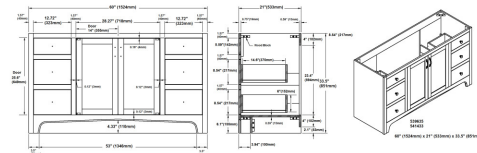

Espresso

Ventura 2-Door 4-Drawer Vanity with Cultured Marble 4" Centerset Contempo With Backsplash Vanity Top, Unassembled,

SPECIFICATIONS

MATERIAL CONSTRUCTION:	Wood/Cultured Marble
ASSEMBLY REQUIRED:	Yes
ASSEMBLED DIMENSIONS:	38" H x 61" L x 22" D
ASSEMBLED WEIGHT:	192.7 lbs.
TOOLS NEEDED FOR INSTALLATION:	Screwdriver
CONSTRUCTION TYPE:	Face Frame
HINGE STYLE:	Concealed
DOOR STYLE:	2 Pine+MDF Shaker Doors
DRAWER STYLE:	4 Pine Drawers
GLIDE STYLE:	Soft Close
FAKE DWR STYLE:	Pine
DWR #1 DIMENSIONS:	5.98" H x 15.75" W
DWR CONSTRUCTION:	Standard
SHELF STYLE:	N/A
SHELF ADJUSTABILITY INCREMENTS:	N/A
SHELF MAX WEIGHT CAPACITY:	N/A
SHELF DIMENSIONS:	N/A
SHELF THICKNESS:	N/A
SHELF MATERIAL:	N/A
FRAME STYLE:	N/A
FACE FRAME MATERIAL:	Pine
SIDES MATERIAL:	Particle Board
BOTTOM MATERIAL:	Particle Board

TOE KICK INSET WIDTH:	6.1"
BACK PANEL MATERIAL:	N/A
BACK BRACE MATERIAL:	Particle Board
FAUCET TYPE:	Lav Centerset
NUMBER OF MOUNTING HOLES:	3
BOWL MATERIAL:	Cultured Marble
BACK SPLASH INCLUDED:	Yes
COLOR:	Solid White
NUMBER OF BOWLS:	1
BOWL DIMENSIONS:	6" H x 20" W x 13" D
BOWL SHAPE:	Rectangle
SINK THICKNESS:	N/A
MOUNTING TYPE:	Integrated
OVERFLOW HOLE:	Yes
WARRANTY:	1-Year limited warranty
CARB COMPLIANT:	CARB Phase 2
LEGAL FOR SALE IN CALIFORNIA:	Yes
TSCA TITLE IV COMPLIANT:	Yes