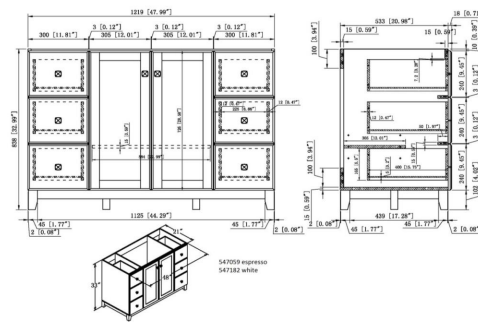

Espresso

Shorewood 2-Door 6-Drawer Vanity with Quartz 4" Centerset Snowdrift Vanity Top, Unassembled, 49x22

SPECIFICATIONS

MATERIAL CONSTRUCTION:	Wood/Quartz
ASSEMBLY REQUIRED:	Yes
ASSEMBLED DIMENSIONS:	38" H x 49" L x 22" D
ASSEMBLED WEIGHT:	215.1 lbs.
TOOLS NEEDED FOR INSTALLATION:	Screwdriver
CONSTRUCTION TYPE:	Frameless
HINGE STYLE:	Soft Close
DOOR STYLE:	2 Pine+MDF Shaker Doors
DRAWER STYLE:	6 MDF Drawers
GLIDE STYLE:	STD Easy Glide
FAKE DWR STYLE:	MDF
DWR #1 DIMENSIONS:	6.3" H x 15.75" W
DWR CONSTRUCTION:	Standard
SHELF STYLE:	Adjustable
SHELF ADJUSTABILITY INCREMENTS:	1.26"
SHELF MAX WEIGHT CAPACITY:	40 lbs.
SHELF DIMENSIONS:	24.06" W x 12.01" D
SHELF THICKNESS:	0.59"
SHELF MATERIAL:	Particle Board
FRAME STYLE:	N/A
FACE FRAME MATERIAL:	N/A
SIDES MATERIAL:	Particle Board
BOTTOM MATERIAL:	Particle Board

TOE KICK INSET WIDTH:	N/A
BACK PANEL MATERIAL:	N/A
BACK BRACE MATERIAL:	Particle Board
FAUCET TYPE:	Lav Centerset
NUMBER OF MOUNTING HOLES:	3
BOWL MATERIAL:	Ceramic
BACK SPLASH INCLUDED:	Yes
COLOR:	Snowdrift
NUMBER OF BOWLS:	1
BOWL DIMENSIONS:	5.6" H x 11.88" W x 17.71" D
BOWL SHAPE:	Rectangle
SINK THICKNESS:	N/A
MOUNTING TYPE:	Undermount
OVERFLOW HOLE:	Yes
WARRANTY:	1-Year limited warranty
CARB COMPLIANT:	CARB Phase 2
LEGAL FOR SALE IN CALIFORNIA:	Yes
TSCA TITLE IV COMPLIANT:	Yes