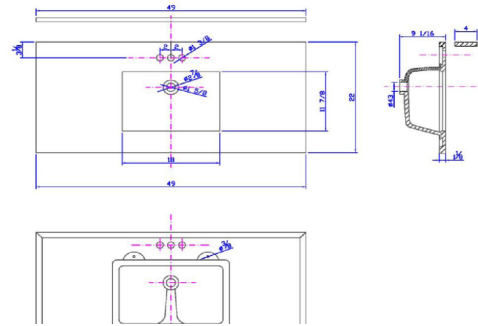

Espresso

Shorewood 2-Door 6-Drawer Vanity with Quartz 4" Centerset Snowdrift Vanity Top, Unassembled, 49x22

SPECIFICATIONS

MATERIAL CONSTRUCTION:	Wood/Quartz
ASSEMBLY REQUIRED:	Yes
ASSEMBLED DIMENSIONS:	38" H x 49" L x 22" D
ASSEMBLED WEIGHT:	215.1 lbs.
TOOLS NEEDED FOR INSTALLATION:	Screwdriver
CONSTRUCTION TYPE:	Frameless
HINGE STYLE:	Soft Close
DOOR STYLE:	2 Pine+MDF Shaker Doors
DRAWER STYLE:	6 MDF Drawers
GLIDE STYLE:	STD Easy Glide
FAKE DWR STYLE:	MDF
DWR #1 DIMENSIONS:	6.3" H x 15.75" W
DWR CONSTRUCTION:	Standard
SHELF STYLE:	Adjustable
SHELF ADJUSTABILITY INCREMENTS:	1.26"
SHELF MAX WEIGHT CAPACITY:	40 lbs.
SHELF DIMENSIONS:	24.06" W x 12.01" D
SHELF THICKNESS:	0.59"
SHELF MATERIAL:	Particle Board
FRAME STYLE:	N/A
FACE FRAME MATERIAL:	N/A
SIDES MATERIAL:	Particle Board
BOTTOM MATERIAL:	Particle Board

TOE KICK INSET WIDTH:	N/A
BACK PANEL MATERIAL:	N/A
BACK BRACE MATERIAL:	Particle Board
FAUCET TYPE:	Lav Centerset
NUMBER OF MOUNTING HOLES:	3
BOWL MATERIAL:	Ceramic
BACK SPLASH INCLUDED:	Yes
COLOR:	Snowdrift
NUMBER OF BOWLS:	1
BOWL DIMENSIONS:	5.6" H x 11.88" W x 17.71" D
BOWL SHAPE:	Rectangle
SINK THICKNESS:	N/A
MOUNTING TYPE:	Undermount
OVERFLOW HOLE:	Yes
WARRANTY:	1-Year limited warranty
CARB COMPLIANT:	CARB Phase 2
LEGAL FOR SALE IN CALIFORNIA:	Yes
TSCA TITLE IV COMPLIANT:	Yes