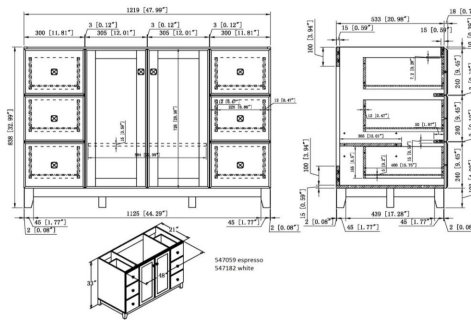

Espresso

Shorewood 2-Door 6-Drawer Vanity with Quartz 4" Centerset Flint Vanity Top, Unassembled, 49x22

## SPECIFICATIONS

<b>MATERIAL CONSTRUCTION:</b>	Wood/Quartz
<b>ASSEMBLY REQUIRED:</b>	Yes
<b>ASSEMBLED DIMENSIONS:</b>	38" H x 49" L x 22" D
<b>ASSEMBLED WEIGHT:</b>	215.1 lbs.
<b>TOOLS NEEDED FOR INSTALLATION:</b>	Screwdriver
<b>CONSTRUCTION TYPE:</b>	Frameless
<b>HINGE STYLE:</b>	Soft Close
<b>DOOR STYLE:</b>	2 Pine+MDF Shaker Doors
<b>DRAWER STYLE:</b>	6 MDF Drawers
<b>GLIDE STYLE:</b>	STD Easy Glide
<b>FAKE DWR STYLE:</b>	MDF
<b>DWR #1 DIMENSIONS:</b>	6.3" H x 15.75" W
<b>DWR CONSTRUCTION:</b>	Standard
<b>SHELF STYLE:</b>	Adjustable
<b>SHELF ADJUSTABILITY INCREMENTS:</b>	1.26"
<b>SHELF MAX WEIGHT CAPACITY:</b>	40 lbs.
<b>SHELF DIMENSIONS:</b>	24.06" W x 12.01" D
<b>SHELF THICKNESS:</b>	0.59"
<b>SHELF MATERIAL:</b>	Particle Board
<b>FRAME STYLE:</b>	N/A
<b>FACE FRAME MATERIAL:</b>	N/A
<b>SIDES MATERIAL:</b>	Particle Board
<b>BOTTOM MATERIAL:</b>	Particle Board