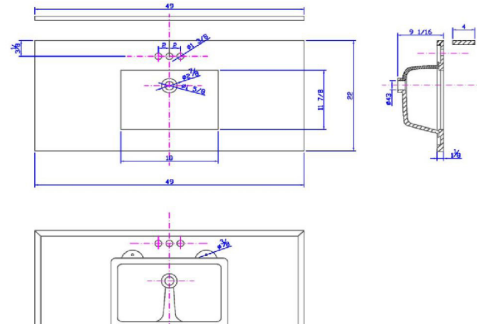

Espresso

Shorewood 2-Door 6-Drawer Vanity with Quartz 4" Centerset Flint Vanity Top, Unassembled, 49x22

## SPECIFICATIONS

<b>MATERIAL CONSTRUCTION:</b>	Wood/Quartz
<b>ASSEMBLY REQUIRED:</b>	Yes
<b>ASSEMBLED DIMENSIONS:</b>	38" H x 49" L x 22" D
<b>ASSEMBLED WEIGHT:</b>	215.1 lbs.
<b>TOOLS NEEDED FOR INSTALLATION:</b>	Screwdriver
<b>CONSTRUCTION TYPE:</b>	Frameless
<b>HINGE STYLE:</b>	Soft Close
<b>DOOR STYLE:</b>	2 Pine+MDF Shaker Doors
<b>DRAWER STYLE:</b>	6 MDF Drawers
<b>GLIDE STYLE:</b>	STD Easy Glide
<b>FAKE DWR STYLE:</b>	MDF
<b>DWR #1 DIMENSIONS:</b>	6.3" H x 15.75" W
<b>DWR CONSTRUCTION:</b>	Standard
<b>SHELF STYLE:</b>	Adjustable
<b>SHELF ADJUSTABILITY INCREMENTS:</b>	1.26"
<b>SHELF MAX WEIGHT CAPACITY:</b>	40 lbs.
<b>SHELF DIMENSIONS:</b>	24.06" W x 12.01" D
<b>SHELF THICKNESS:</b>	0.59"
<b>SHELF MATERIAL:</b>	Particle Board
<b>FRAME STYLE:</b>	N/A
<b>FACE FRAME MATERIAL:</b>	N/A
<b>SIDES MATERIAL:</b>	Particle Board
<b>BOTTOM MATERIAL:</b>	Particle Board

<b>TOE KICK INSET WIDTH:</b>	N/A
<b>BACK PANEL MATERIAL:</b>	N/A
<b>BACK BRACE MATERIAL:</b>	Particle Board
<b>FAUCET TYPE:</b>	Lav Centerset
<b>NUMBER OF MOUNTING HOLES:</b>	3
<b>BOWL MATERIAL:</b>	Ceramic
<b>BACK SPLASH INCLUDED:</b>	Yes
<b>COLOR:</b>	Flint
<b>NUMBER OF BOWLS:</b>	1
<b>BOWL DIMENSIONS:</b>	5.63" H x 11.63" W x 16.85" D
<b>BOWL SHAPE:</b>	Rectangle
<b>SINK THICKNESS:</b>	N/A
<b>MOUNTING TYPE:</b>	Undermount
<b>OVERFLOW HOLE:</b>	Yes
<b>WARRANTY:</b>	1-Year limited warranty
<b>CARB COMPLIANT:</b>	CARB Phase 2
<b>LEGAL FOR SALE IN CALIFORNIA:</b>	Yes
<b>TSCA TITLE IV COMPLIANT:</b>	Yes