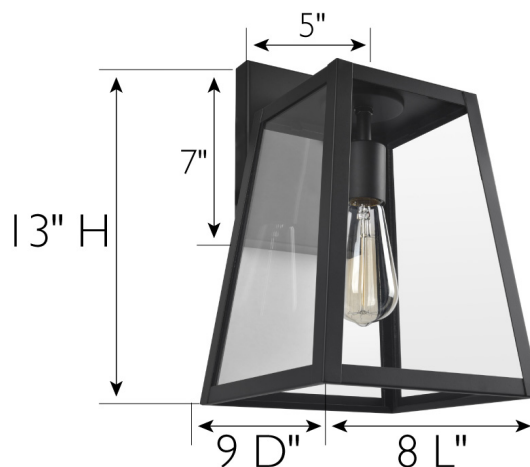

Branson I-Light Indoor/Outdoor Wall Light

Black Finish

SPECIFICATIONS

MOUNTING:	Wall Mount	LED BRIGHTNESS (LUMENS):	N/A
SLOPED CEILING ADAPTABLE:	No	LED COLOR CORRELATED TEMPERATURE (CCT):	N/A
LAMP TYPE 1:	Incandescent	LED COLOR RENDERING INDEX (CRI):	N/A
BULB INCLUDED:	No	LED EFFICACY:	N/A
WATTS PER BULB:	60W	LED AVERAGE RATED LIFE:	N/A
TOTAL WATTAGE:	60W	ENERGY EFFICIENT:	No
DIMMABLE:	Yes	LIGHTING AMPS:	0.5
MATERIAL CONSTRUCTION:	Steel/Glass	VOLTAGE:	120V
ASSEMBLED DIMENSIONS:	13" H x 8" L x 9" D		
WEIGHT:	5 lbs.		
BACKPLATE DIMENSIONS:	7" H x 5" W x 1" D		
CANOPY/PLATE DIMENSIONS:	N/A		
GLASS/SHADE DIMENSIONS:	10.13" H x 7.38" L x 7.38" D		
GLASS/SHADE MATERIAL:	Glass		
GLASS/SHADE TYPE:	Clear		
GLASS/SHADE COLOR:	Clear		