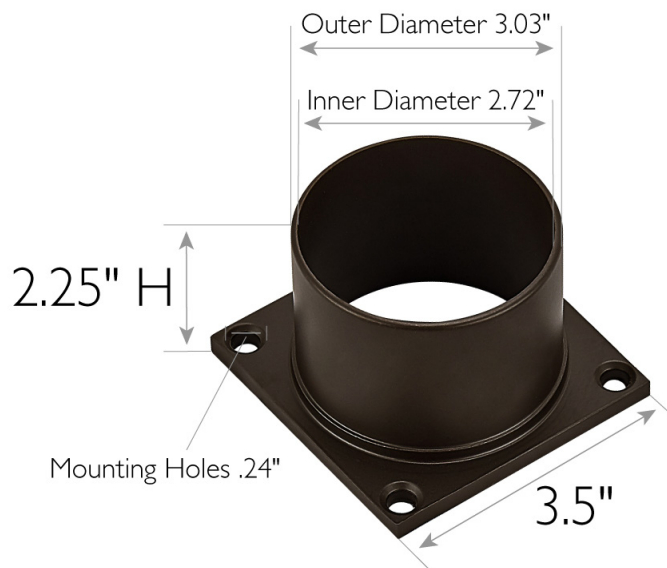

## Pier Base Accessory Mount

Bronze

### SPECIFICATIONS

MOUNTING:	Surface Mount	LED BRIGHTNESS (LUMENS):	N/A
SLOPED CEILING ADAPTABLE:	No	LED COLOR CORRELATED TEMPERATURE (CCT):	N/A
LAMP TYPE 1:	N/A	LED COLOR RENDERING INDEX (CRI):	N/A
BULB INCLUDED:	No	LED EFFICACY:	N/A
WATTS PER BULB:	N/A	LED AVERAGE RATED LIFE:	N/A
TOTAL WATTAGE:	N/A	ENERGY EFFICIENT:	N/A
DIMMABLE:	N/A	LIGHTING AMPS:	N/A
MATERIAL CONSTRUCTION:	Aluminum	VOLTAGE:	N/A
ASSEMBLED DIMENSIONS:	2.25" H x 3.5" L x 3.5" D		
WEIGHT:	0.3 lbs.		
BACKPLATE DIMENSIONS:	N/A		
CANOPY/PLATE DIMENSIONS:	N/A		
GLASS/SHADE DIMENSIONS:	N/A		
GLASS/SHADE MATERIAL:	N/A		
GLASS/SHADE TYPE:	N/A		
GLASS/SHADE COLOR:	N/A		