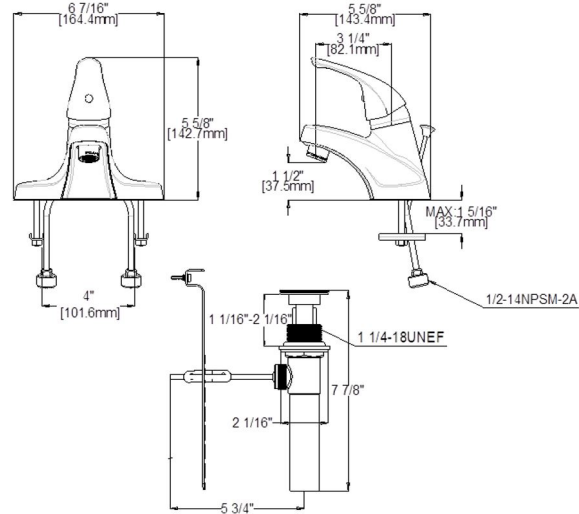

Middleton Single Handle Centerset Bathroom Faucet
Oil Rubbed Bronze

SPECIFICATIONS

MATERIAL:	Hybrid	FLOW RATE:	1.2 GPM
HANDLE MATERIAL:	Zinc	LOW FLOW:	Yes
SPOUT MATERIAL:	Zinc	HANDLES - CONFIGURATION:	Single Handle
CARTRIDGE MATERIAL:	Washerless	HANDLE REACH:	3.27"
WATERWAY MATERIAL:	Hybrid	SPRAYER INCLUDED:	No
DRAIN MATERIAL:	Brass	DIMENSIONS WITH DECK PLATE:	6.5" L x 5.8" W x 5.5" D
FAUCET TYPE:	Lav Centerset	WEIGHT WITH DECK PLATE:	2.33 lbs.
MOUNTING TYPE:	Deck Mount	DIMENSIONS W/O DECK PLATE:	6.5" L x 5.8" W x 5.5" D
MOUNTING HOLES:	3	WEIGHT W/O DECK PLATE:	2.33 lbs.
MAX DECK THICKNESS:	1.3"	PVD FINISH:	No
DECK PLATE - INCLUDED:	N/A		
SPOUT REACH:	3.68"		
SPOUT HEIGHT:	1.6"		