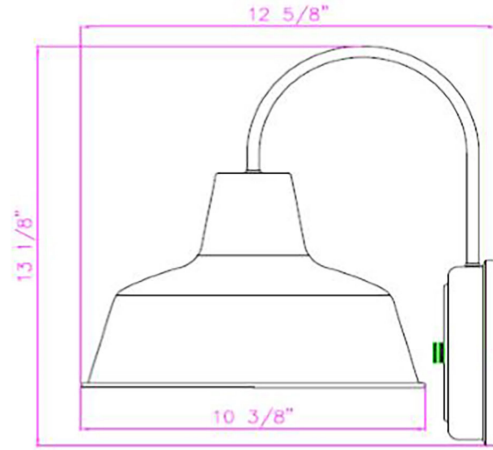

Mason | Light Outdoor Wall Light 10"
Oil Rubbed Bronze

SPECIFICATIONS

MOUNTING:	Wall Mount	LED BRIGHTNESS (LUMENS):	N/A
SLOPED CEILING ADAPTABLE:	N/A	LED COLOR CORRELATED TEMPERATURE (CCT):	N/A
LAMP TYPE 1:	1 lamp 60W Incandescent A19 Medium base bulb	LED COLOR RENDERING INDEX (CRI):	N/A
BULB INCLUDED:	No	LED EFFICACY:	N/A
WATTS PER BULB:	60W	LED AVERAGE RATED LIFE:	N/A
TOTAL WATTAGE:	60W	ENERGY EFFICIENT:	No
DIMMABLE:	Yes	LIGHTING AMPS:	0.5
MATERIAL CONSTRUCTION:	Steel	VOLTAGE:	120V
ASSEMBLED DIMENSIONS:	10.38" L x 13.13" H x 12.63" D		
WEIGHT:	1.65 lbs.		
BACKPLATE DIMENSIONS:	6.13" H x 6.13" W		
CANOPY CEILING DIMENSIONS:	N/A		
GLASS/SHADE DIMENSIONS:	7"H x 10.38" D		
GLASS/SHADE MATERIAL:	Metal		
GLASS/SHADE TYPE:	N/A		
GLASS/SHADE COLOR:	Oil Rubbed Bronze		