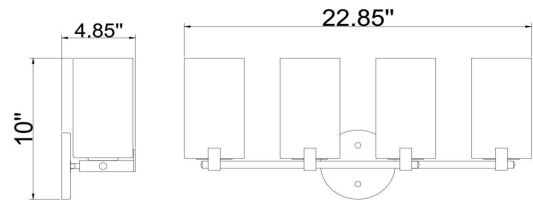

Eastport 4-Light Vanity Light
Satin Nickel

SPECIFICATIONS

MOUNTING:	Wall Mount	LED BRIGHTNESS (LUMENS):	N/A
SLOPED CEILING ADAPTABLE:	N/A	LED COLOR CORRELATED TEMPERATURE (CCT):	N/A
LAMP TYPE 1:	4 lamps 60W Incandescent	LED COLOR RENDERING INDEX (CRI):	N/A
BULB INCLUDED:	N/A	LED EFFICACY:	N/A
WATTS PER BULB:	60W	LED AVERAGE RATED LIFE:	N/A
TOTAL WATTAGE:	240W	ENERGY EFFICIENT:	No
DIMMABLE:	Yes	LIGHTING AMPS:	N/A
MATERIAL CONSTRUCTION:	Steel	VOLTAGE:	120V
ASSEMBLED DIMENSIONS:	10" H x 22.85" L x 4.85" D		
WEIGHT:	5.13 lbs.		
BACKPLATE DIMENSIONS:	5" H x 5" W		
CANOPY/PLATE DIMENSIONS:	N/A		
GLASS/SHADE DIMENSIONS:	N/A		
GLASS/SHADE MATERIAL:	Glass		
GLASS/SHADE TYPE:	N/A		
GLASS/SHADE COLOR:	N/A		