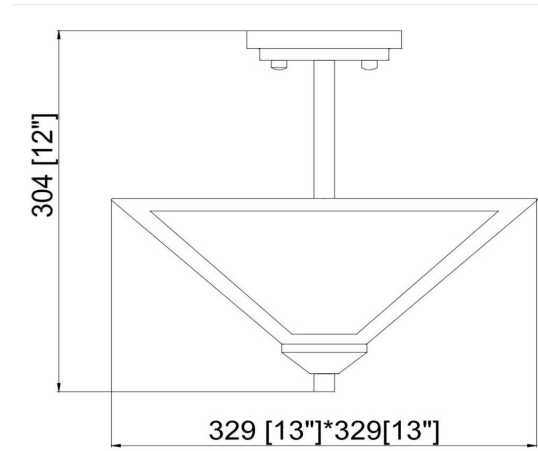

## SPECIFICATIONS

<b>MOUNTING:</b>	Semi Flush Mount	<b>LED BRIGHTNESS (LUMENS):</b>	N/A
<b>SLOPED CEILING ADAPTABLE:</b>	N/A	<b>LED COLOR CORRELATED TEMPERATURE (CCT):</b>	N/A
<b>LAMP TYPE 1:</b>	2 lamps 60W Incandescent	<b>LED COLOR RENDERING INDEX (CRI):</b>	N/A
<b>BULB INCLUDED:</b>	N/A	<b>LED EFFICACY:</b>	N/A
<b>WATTS PER BULB:</b>	60W	<b>LED AVERAGE RATED LIFE:</b>	N/A
<b>TOTAL WATTAGE:</b>	120W	<b>ENERGY EFFICIENT:</b>	No
<b>DIMMABLE:</b>	Yes	<b>LIGHTING AMPS:</b>	N/A
<b>MATERIAL CONSTRUCTION:</b>	Steel	<b>VOLTAGE:</b>	120V
<b>ASSEMBLED DIMENSIONS:</b>	12" H x 13" L x 13" D		
<b>WEIGHT:</b>	N/A		
<b>BACKPLATE DIMENSIONS:</b>	N/A		
<b>CANOPY/PLATE DIMENSIONS:</b>	N/A		
<b>GLASS/SHADE DIMENSIONS:</b>	N/A		
<b>GLASS/SHADE MATERIAL:</b>	Glass		
<b>GLASS/SHADE TYPE:</b>	N/A		
<b>GLASS/SHADE COLOR:</b>	N/A		