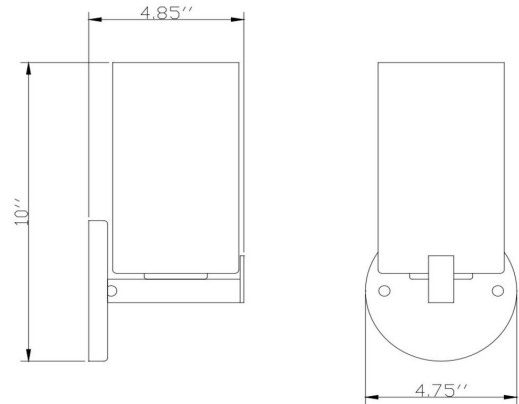

Eastport I-Light Wall Light
Satin Nickel

SPECIFICATIONS

MOUNTING:	Wall Sconce	LED BRIGHTNESS (LUMENS):	N/A
SLOPED CEILING ADAPTABLE:	N/A	LED COLOR CORRELATED TEMPERATURE (CCT):	N/A
LAMP TYPE 1:	1 lamp 60W Incandescent	LED COLOR RENDERING INDEX (CRI):	N/A
BULB INCLUDED:	N/A	LED EFFICACY:	N/A
WATTS PER BULB:	60W	LED AVERAGE RATED LIFE:	N/A
TOTAL WATTAGE:	60W	ENERGY EFFICIENT:	No
DIMMABLE:	Yes	LIGHTING AMPS:	N/A
MATERIAL CONSTRUCTION:	Steel	VOLTAGE:	120V
ASSEMBLED DIMENSIONS:	10" H x 4.85" L x 4.75" D		
WEIGHT:	1.43 lbs.		
BACKPLATE DIMENSIONS:	5" H x 5" W		
CANOPY/PLATE DIMENSIONS:	N/A		
GLASS/SHADE DIMENSIONS:	N/A		
GLASS/SHADE MATERIAL:	Glass		
GLASS/SHADE TYPE:	N/A		
GLASS/SHADE COLOR:	N/A		