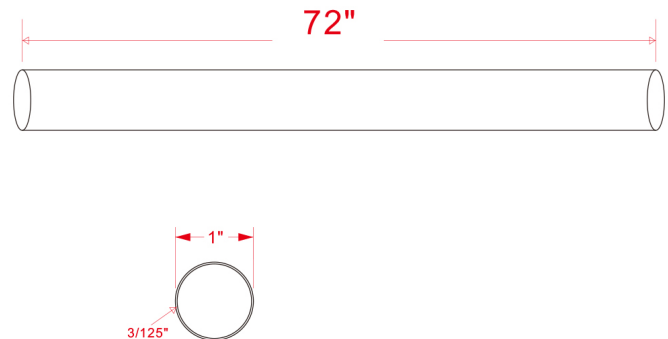

72" Aluminum Shower Rod, 5-pack
Polished Chrome

SPECIFICATIONS

MATERIAL CONSTRUCTION:	Aluminum
PVD FINISH:	No
ASSEMBLY REQUIRED:	No
TOOLS NEEDED FOR INSTALLATION:	Phillips Screwdriver
ASSEMBLED DIMENSIONS:	1" H x 72" L x 1" D
ASSEMBLED WEIGHT:	2.47 lbs.
MIN. LENGTH:	72"
MAX LENGTH:	72"
SCREWS INCLUDED:	No
DRYWALL ANCHORS INCLUDED:	No
CENTER TO CENTER:	N/A