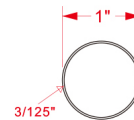

72" Aluminum Shower Rod, 5-pack Polished Chrome

SPECIFICATIONS

MATERIAL CONSTRUCTION:	Aluminum
PVD FINISH:	No
ASSEMBLY REQUIRED:	No
TOOLS NEEDED FOR INSTALLATION:	Phillips Screwdriver
ASSEMBLED DIMENSIONS:	1" H x 72" L x 1" D
ASSEMBLED WEIGHT:	2.47 lbs.
MIN. LENGTH:	72"
MAX LENGTH:	72"
SCREWS INCLUDED:	No
DRYWALL ANCHORS INCLUDED:	No
CENTER TO CENTER:	N/A