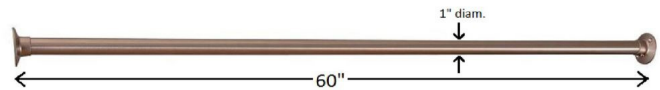

60" Stainless Steel Shower Rod
Satin Nickel

SPECIFICATIONS

MATERIAL CONSTRUCTION:	Steel
PVD FINISH:	No
ASSEMBLY REQUIRED:	No
TOOLS NEEDED FOR INSTALLATION:	Phillips Screwdriver
ASSEMBLED DIMENSIONS:	1" H x 60" L x 1" D
ASSEMBLED WEIGHT:	1.45 lbs.
MIN. LENGTH:	60"
MAX LENGTH:	60"
SCREWS INCLUDED:	Yes
DRYWALL ANCHORS INCLUDED:	No
CENTER TO CENTER:	N/A