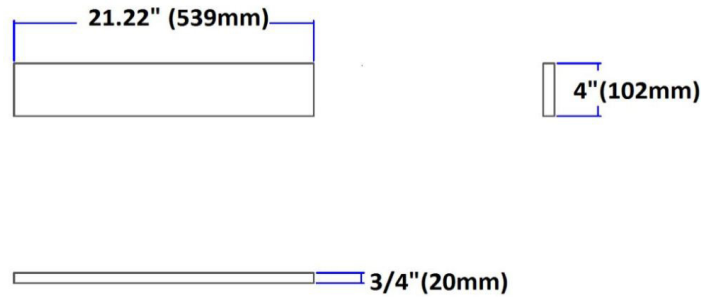

Quartz Side Splash 21"
Giallo

SPECIFICATIONS

| | |
|--------------------------------|---------------------------|
| MATERIAL: | Quartz |
| TOOLS NEEDED FOR INSTALLATION: | 100% silicone |
| ASSEMBLED DIMENSIONS: | 4" H x 21.22" L x 0.78" D |
| ASSEMBLED WEIGHT: | 5.86 lbs. |
| FAUCET TYPE: | N/A |
| NUMBER OF MOUNTING HOLES: | N/A |
| BOWL MATERIAL: | N/A |
| BACK SPLASH INCLUDED: | No |
| COLOR: | Giallo |
| NUMBER OF BOWLS: | N/A |
| BOWL DIMENSIONS: | N/A |
| BOWL SHAPE: | N/A |
| SINK THICKNESS: | 0.78" |
| MOUNTING TYPE: | N/A |
| OVERFLOW HOLE: | N/A |