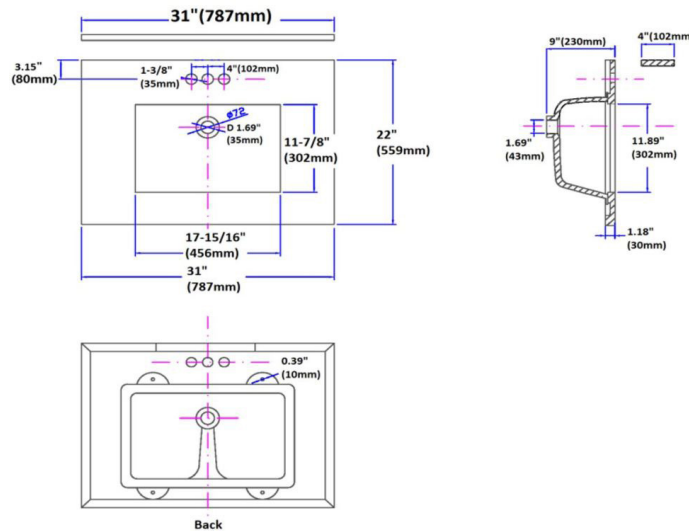

Quartz Vanity Top 31"x22"  
Giallo

SPECIFICATIONS

MATERIAL:	Quartz
TOOLS NEEDED FOR INSTALLATION:	100% silicone
ASSEMBLED DIMENSIONS:	13" H x 31" L x 22" D
ASSEMBLED WEIGHT:	64 lbs.
FAUCET TYPE:	Lav Centerset
NUMBER OF MOUNTING HOLES:	3
BOWL MATERIAL:	Ceramic
BACK SPLASH INCLUDED:	Yes
COLOR:	Giallo
NUMBER OF BOWLS:	1
BOWL DIMENSIONS:	5.6" H x 11.88" W x 17.71" D
BOWL SHAPE:	Rectangle
SINK THICKNESS:	1.18"
MOUNTING TYPE:	Undermount
OVERFLOW HOLE:	Yes