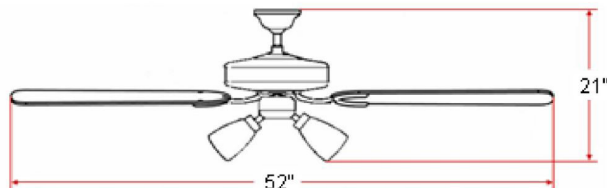

Aubrey 3-Light Ceiling Fan 52"
Satin Nickel

SPECIFICATIONS

MOUNTING TYPE:	N/A	DOWNROD DIAMETER:	0.85"
SLOPED CEILING ADAPTABLE:	No	DOWNROD 1 LENGTH:	N/A
FINISH:	Satin Nickel	DOWNROD 2 LENGTH:	N/A
BLADE COLOR:	Redwood/Light Maple	LIGHT KIT INCLUDED:	Yes
MATERIAL CONSTRUCTION:	Steel	LAMP TYPE:	3 lamps, E12 based Incandescent
ASSEMBLED DIMENSIONS:	52" L x 21" H x 52" D	LED BRIGHTNESS (LUMENS):	N/A
ASSEMBLED WEIGHT:	17.1363 lbs.	LED COLOR CORRELATED TEMPERATURE (CCT):	N/A
MAX HEIGHT:	21"	LED COLOR RENDERING INDEX (CRI):	N/A
MIN HEIGHT:	18"	GLASS/SHADE MATERIAL:	Glass
DISTANCE FROM CEILING:	Bottom of fan light kit: 21" Bottom of fan housing: N/A	GLASS/SHADE TYPE & COLOR:	N/A Frosted
NUMBER OF SPEEDS:	3	CANOPY/PLATE SHAPE:	N/A
TYPE OF CONTROLLER:	Pull Chain	CANOPY/PLATE DIMENSIONS:	N/A
AIR FLOW EFFICIENCY:	99	VOLTAGE:	110-127V
AIR FLOW AT HIGH SPEED (CFM):	4950CFM		
ENERGY USAGE (FAN ONLY):	50W		
MOTOR SIZE:	153X12, reversible		
RPMS:	Low: 62, Medium: 105, High: 150		
AMPS:	N/A		