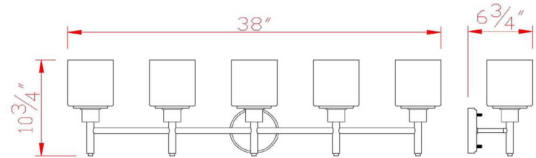

Aubrey 5-Light Vanity Light  
Satin Nickel

**SPECIFICATIONS**

<b>MOUNTING:</b>	Wall Mount	<b>LED BRIGHTNESS (LUMENS):</b>	N/A
<b>SLOPED CEILING ADAPTABLE:</b>	No	<b>LED COLOR CORRELATED TEMPERATURE (CCT):</b>	N/A
<b>LAMP TYPE 1:</b>	5 lamps 60W Incandescent	<b>LED COLOR RENDERING INDEX (CRI):</b>	N/A
<b>BULB INCLUDED:</b>	No	<b>LED EFFICACY:</b>	N/A
<b>WATTS PER BULB:</b>	60W	<b>LED AVERAGE RATED LIFE:</b>	N/A
<b>TOTAL WATTAGE:</b>	300W	<b>ENERGY EFFICIENT:</b>	No
<b>DIMMABLE:</b>	Yes	<b>LIGHTING AMPS:</b>	N/A
<b>MATERIAL CONSTRUCTION:</b>	Steel	<b>VOLTAGE:</b>	120V
<b>ASSEMBLED DIMENSIONS:</b>	10.75" H x 38" L x 6.75" D		
<b>WEIGHT:</b>	8.70 lbs.		
<b>BACKPLATE DIMENSIONS:</b>	5" H x 5" W		
<b>CANOPY/PLATE DIMENSIONS:</b>	N/A		
<b>GLASS/SHADE DIMENSIONS:</b>	5.3" H x 4.75" L x 4.75" D		
<b>GLASS/SHADE MATERIAL:</b>	Glass		
<b>GLASS/SHADE TYPE:</b>	Frosted		
<b>GLASS/SHADE COLOR:</b>	White		