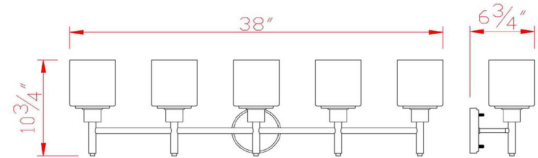

Aubrey 5-Light Vanity Light
Satin Nickel

SPECIFICATIONS

MOUNTING:	Wall Mount	LED BRIGHTNESS (LUMENS):	N/A
SLOPED CEILING ADAPTABLE:	No	LED COLOR CORRELATED TEMPERATURE (CCT):	N/A
LAMP TYPE 1:	5 lamps 60W Incandescent	LED COLOR RENDERING INDEX (CRI):	N/A
BULB INCLUDED:	No	LED EFFICACY:	N/A
WATTS PER BULB:	60W	LED AVERAGE RATED LIFE:	N/A
TOTAL WATTAGE:	300W	ENERGY EFFICIENT:	No
DIMMABLE:	Yes	LIGHTING AMPS:	N/A
MATERIAL CONSTRUCTION:	Steel	VOLTAGE:	120V
ASSEMBLED DIMENSIONS:	10.75" H x 38" L x 6.75" D		
WEIGHT:	8.70 lbs.		
BACKPLATE DIMENSIONS:	5" H x 5" W		
CANOPY/PLATE DIMENSIONS:	N/A		
GLASS/SHADE DIMENSIONS:	5.3" H x 4.75" L x 4.75" D		
GLASS/SHADE MATERIAL:	Glass		
GLASS/SHADE TYPE:	Frosted		
GLASS/SHADE COLOR:	White		