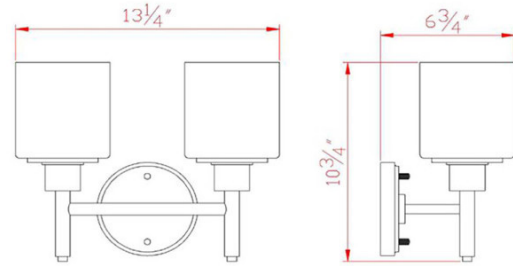

Aubrey Two-Light Wall Light with Frosted Glass
Satin Nickel

SPECIFICATIONS

MOUNTING:	Wall Mount	LED BRIGHTNESS (LUMENS):	N/A
SLOPED CEILING ADAPTABLE:	No	LED COLOR CORRELATED TEMPERATURE (CCT):	N/A
LAMP TYPE 1:	2 lamps 60W Incandescent	LED COLOR RENDERING INDEX (CRI):	N/A
BULB INCLUDED:	No	LED EFFICACY:	N/A
WATTS PER BULB:	60W	LED AVERAGE RATED LIFE:	N/A
TOTAL WATTAGE:	120W	ENERGY EFFICIENT:	No
DIMMABLE:	Yes	LIGHTING AMPS:	N/A
MATERIAL CONSTRUCTION:	Steel	VOLTAGE:	120V
ASSEMBLED DIMENSIONS:	10.75" H x 13.25" L x 6.75" D		
WEIGHT:	3.81 lbs.		
BACKPLATE DIMENSIONS:	5" H x 5" W		
CANOPY/PLATE DIMENSIONS:	N/A		
GLASS/SHADE DIMENSIONS:	5.3" H x 4.75" L x 4.75" D		
GLASS/SHADE MATERIAL:	Glass		
GLASS/SHADE TYPE:	Frosted		
GLASS/SHADE COLOR:	White		