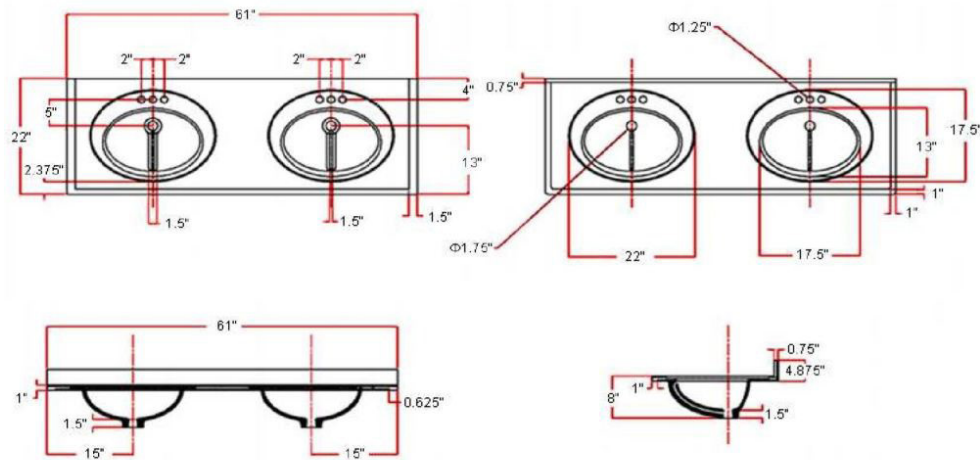

Cultured Marble Double Bowl Vanity Top 61x22

Solid White

SPECIFICATIONS

MATERIAL:	Cultured Marble
TOOLS NEEDED FOR INSTALLATION:	100% silicone
ASSEMBLED DIMENSIONS:	11.09" H x 61" L x 22" D
ASSEMBLED WEIGHT:	83.6 lbs.
FAUCET TYPE:	Lav Centerset
NUMBER OF MOUNTING HOLES:	3
BOWL MATERIAL:	Cultured Marble
BACK SPLASH INCLUDED:	Yes
COLOR:	Solid White
NUMBER OF BOWLS:	2
BOWL DIMENSIONS:	5.63" H x 11.63" W x 16.85" D
BOWL SHAPE:	Oval
SINK THICKNESS:	0.98"
MOUNTING TYPE:	Integrated
OVERFLOW HOLE:	Yes