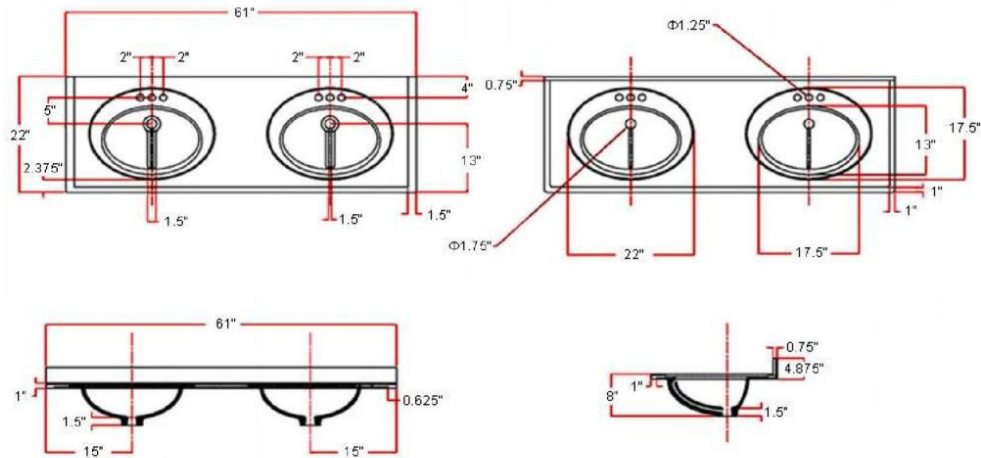

Cultured Marble Double Bowl Vanity Top 61 x 22

Solid White

SPECIFICATIONS

MATERIAL:	Cultured Marble
TOOLS NEEDED FOR INSTALLATION:	100% silicone
ASSEMBLED DIMENSIONS:	11.09" H x 61" L x 22" D
ASSEMBLED WEIGHT:	83.6 lbs.
FAUCET TYPE:	Lav Centerset
NUMBER OF MOUNTING HOLES:	3
BOWL MATERIAL:	Cultured Marble
BACK SPLASH INCLUDED:	Yes
COLOR:	Solid White
NUMBER OF BOWLS:	2
BOWL DIMENSIONS:	5.63" H x 11.63" W x 16.85" D
BOWL SHAPE:	Oval
SINK THICKNESS:	0.98"
MOUNTING TYPE:	Integrated
OVERFLOW HOLE:	Yes