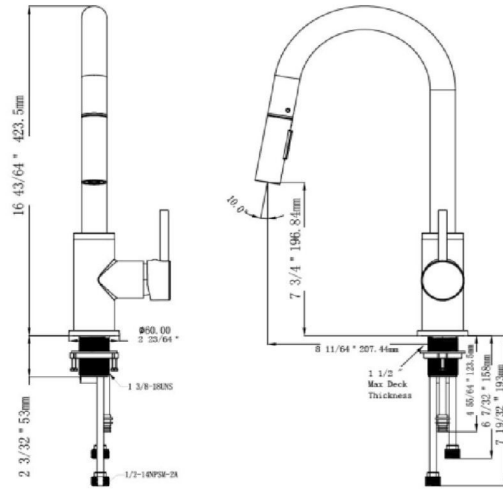

Eastport Pull-Down Kitchen Faucet Satin Nickel

SPECIFICATIONS

MATERIAL:	Brass	FLOW RATE:	1.8 GPM
HANDLE MATERIAL:	Zinc	LOW FLOW:	Yes
SPOUT MATERIAL:	N/A	HANDLES - CONFIGURATION:	Single Handle
CARTRIDGE MATERIAL:	Ceramic	HANDLE REACH:	N/A"
WATERWAY MATERIAL:	Brass	SPRAYER INCLUDED:	No
SPRAYER MATERIAL:	Nylon	SPRAYER HOSE LENGTH:	59 cm
DRAIN MATERIAL:	N/A	SPRAYER TYPE:	Pull-Down
FAUCET TYPE:	Kitchen Pull-Down	SOAP DISPENSER INCLUDED:	No
MOUNTING TYPE:	Deck Mount	QUICK ATTACH INCLUDED:	Yes
MOUNTING HOLES:	1	DIMENSIONS WITH DECK PLATE:	N/A
MAX DECK THICKNESS:	N/A"	WEIGHT WITH DECK PLATE:	N/A
DECK PLATE - INCLUDED:	N/A	DIMENSIONS W/O DECK PLATE:	N/A
SPOUT REACH:	N/A"	WEIGHT W/O DECK PLATE:	N/A
SPOUT HEIGHT:	N/A"	PVD FINISH:	No