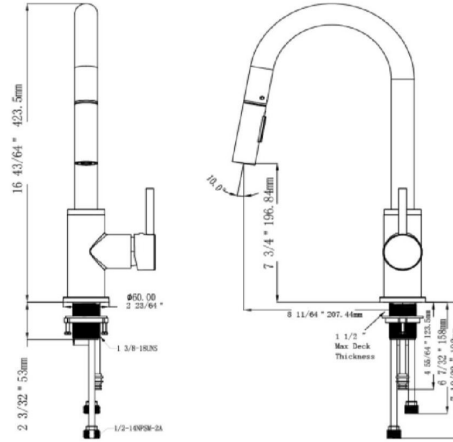

Eastport Pull-Down Kitchen Faucet Polished Chrome

SPECIFICATIONS

MATERIAL:	Brass	FLOW RATE:	1.8 GPM
HANDLE MATERIAL:	Zinc	LOW FLOW:	Yes
SPOUT MATERIAL:	N/A	HANDLES - CONFIGURATION:	Single Handle
CARTRIDGE MATERIAL:	Ceramic	HANDLE REACH:	N/A"
WATERWAY MATERIAL:	Brass	SPRAYER INCLUDED:	No
SPRAYER MATERIAL:	Nylon	SPRAYER HOSE LENGTH:	59 cm
DRAIN MATERIAL:	N/A	SPRAYER TYPE:	Pull-Down
FAUCET TYPE:	Kitchen Pull-Down	SOAP DISPENSER INCLUDED:	No
MOUNTING TYPE:	Deck Mount	QUICK ATTACH INCLUDED:	Yes
MOUNTING HOLES:	1	DIMENSIONS WITH DECK PLATE:	N/A
MAX DECK THICKNESS:	N/A"	WEIGHT WITH DECK PLATE:	N/A
DECK PLATE - INCLUDED:	N/A	DIMENSIONS W/O DECK PLATE:	N/A
SPOUT REACH:	N/A"	WEIGHT W/O DECK PLATE:	N/A
SPOUT HEIGHT:	N/A"	PVD FINISH:	No