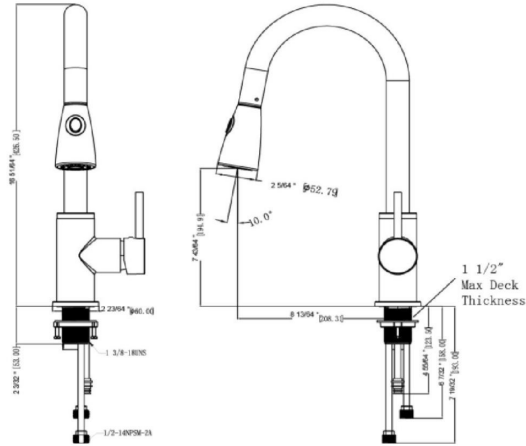

Eastport Single-Handle Pull-Down Sprayer Kitchen Faucet Satin Nickel

SPECIFICATIONS

MATERIAL:	Brass	FLOW RATE:	1.8 GPM
HANDLE MATERIAL:	Zinc	LOW FLOW:	Yes
SPOUT MATERIAL:	N/A	HANDLES - CONFIGURATION:	Single Handle
CARTRIDGE MATERIAL:	Ceramic	HANDLE REACH:	N/A"
WATERWAY MATERIAL:	Brass	SPRAYER INCLUDED:	No
SPRAYER MATERIAL:	Nylon	SPRAYER HOSE LENGTH:	59 cm
DRAIN MATERIAL:	N/A	SPRAYER TYPE:	Pull-Down
FAUCET TYPE:	Kitchen Pull-Down	SOAP DISPENSER INCLUDED:	No
MOUNTING TYPE:	Deck Mount	QUICK ATTACH INCLUDED:	Yes
MOUNTING HOLES:	1	DIMENSIONS WITH DECK PLATE:	N/A
MAX DECK THICKNESS:	N/A"	WEIGHT WITH DECK PLATE:	N/A
DECK PLATE - INCLUDED:	No	DIMENSIONS W/O DECK PLATE:	N/A
SPOUT REACH:	8.2"	WEIGHT W/O DECK PLATE:	N/A
SPOUT HEIGHT:	N/A"	PVD FINISH:	No