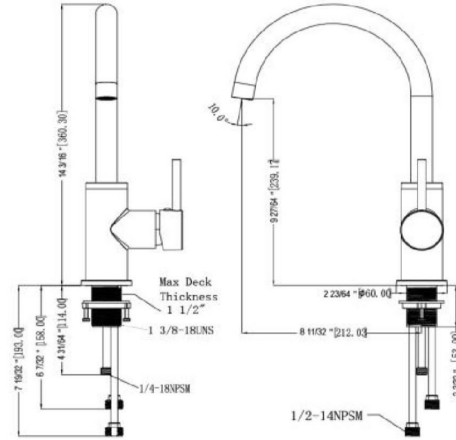

Eastport Single-Handle Kitchen Faucet Satin Nickel

SPECIFICATIONS

MATERIAL:	Zinc/Brass	FLOW RATE:	1.8 GPM
HANDLE MATERIAL:	Zinc	LOW FLOW:	Yes
SPOUT MATERIAL:	N/A	HANDLES - CONFIGURATION:	Single Handle
CARTRIDGE MATERIAL:	Ceramic	HANDLE REACH:	N/A"
WATERWAY MATERIAL:	Brass	SPRAYER INCLUDED:	No
SPRAYER MATERIAL:	Nylon	SPRAYER HOSE LENGTH:	N/A
DRAIN MATERIAL:	N/A	SPRAYER TYPE:	Pull-Down
FAUCET TYPE:	Kitchen Single Handle	SOAP DISPENSER INCLUDED:	No
MOUNTING TYPE:	Deck Mount	QUICK ATTACH INCLUDED:	Yes
MOUNTING HOLES:	1	DIMENSIONS WITH DECK PLATE:	N/A
MAX DECK THICKNESS:	N/A"	WEIGHT WITH DECK PLATE:	N/A
DECK PLATE - INCLUDED:	N/A	DIMENSIONS W/O DECK PLATE:	N/A
SPOUT REACH:	N/A"	WEIGHT W/O DECK PLATE:	N/A
SPOUT HEIGHT:	N/A"	PVD FINISH:	No