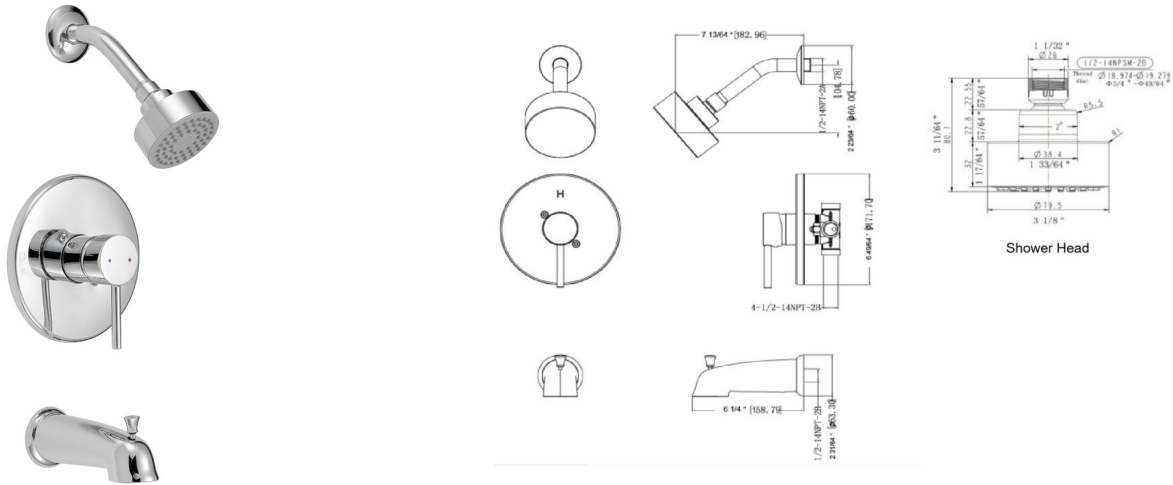

Eastport Bath and Shower Trim with Valve Polished Chrome

SPECIFICATIONS

MATERIAL:	Zinc/ABS	WEIGHT:	4.72 lbs.
HANDLE MATERIAL:	Zinc	PVD FINISH:	No
SPOUT MATERIAL:	N/A	ESCUTCHEON INCLUDED:	Yes
CARTRIDGE MATERIAL:	N/A	VALVE INCLUDED:	Yes
WATERWAY MATERIAL:	Brass	PRESSURE BALANCED VALVE:	Yes
VALVE MATERIAL:	Brass	TYPE OF SHOWER HEAD:	Wall Mount
DRAIN MATERIAL:	N/A	SHOWER HEAD FUNCTIONS (QTY):	1
FAUCET TYPE:	Bath & Shower Trim	SHOWER HEAD NOZZLE TYPE:	Silicone
SPOUT REACH:	N/A	SHOWER HEAD SHAPE:	Square
FLOW RATE:	1.8 GPM	SHOWER HEAD PUSH BUTTON:	No
LOW FLOW:	Yes	TUB SPOUT TYPE:	Threaded
HANDLES CONFIGURATION:	Single Handle	TUB SPOUT DIVERTER INCLUDED:	Yes
HANDLE REACH:	N/A		
QUICK ATTACH INCLUDED:	Yes		
DIMENSIONS:	48" H x 7.2" L x 6.76" D		