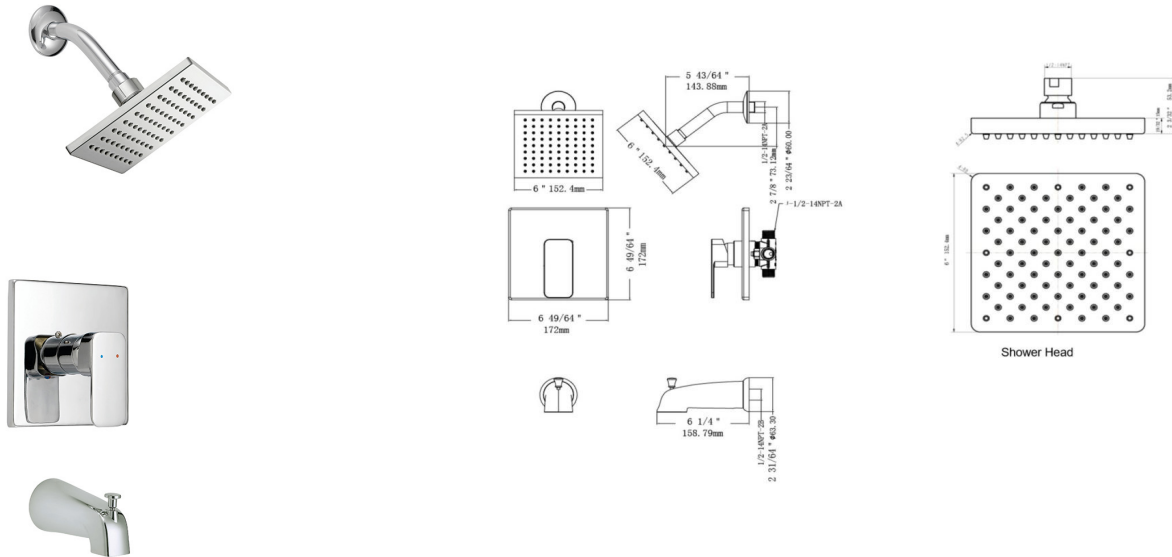

## Karsen Bath and Shower Trim with Valve Polished Chrome

### SPECIFICATIONS

MATERIAL:	Zinc/Brass	WEIGHT:	5.58 lbs.
HANDLE MATERIAL:	Zinc	PVD FINISH:	No
SPOUT MATERIAL:	N/A	ESCUTCHEON INCLUDED:	Yes
CARTRIDGE MATERIAL:	N/A	VALVE INCLUDED:	Yes
WATERWAY MATERIAL:	Brass	PRESSURE BALANCED VALVE:	Yes
VALVE MATERIAL:	Brass	TYPE OF SHOWER HEAD:	N/A
DRAIN MATERIAL:	N/A	SHOWER HEAD FUNCTIONS (QTY):	N/A
FAUCET TYPE:	Bath & Shower Trim	SHOWER HEAD NOZZLE TYPE:	N/A
SPOUT REACH:	N/A	SHOWER HEAD SHAPE:	N/A
FLOW RATE:	1.8 GPM	SHOWER HEAD PUSH BUTTON:	No
LOW FLOW:	Yes	TUB SPOUT TYPE:	Threaded
HANDLES CONFIGURATION:	Single Handle	TUB SPOUT DIVERTER INCLUDED:	Yes
HANDLE REACH:	N/A		
QUICK ATTACH INCLUDED:	Yes		
DIMENSIONS:	5" H x 11" L x 7.5" D		