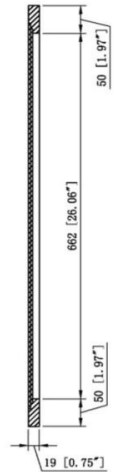

Vanity Mirror 30"

White

SPECIFICATIONS

MATERIAL CONSTRUCTION:	Wood	FACE FRAME MATERIAL:	Pine
ASSEMBLY REQUIRED:	No	SIDES MATERIAL:	N/A
TOOLS NEEDED FOR INSTALLATION:	Electric Drill, Screwdriver	BOTTOM MATERIAL:	N/A
ASSEMBLED DIMENSIONS:	30" H x 30" L x 0.75" D	BACK PANEL MATERIAL:	MDF
WEIGHT:	17.6 lbs.	BACK BRACE MATERIAL:	N/A
NUMBER OF DOORS:	N/A	GLASS STYLE:	Flat Panel
DOOR MATERIAL:	N/A	LIGHTED:	No
NUMBER OF SHELVES:	N/A	QTY OF LAMPS:	N/A
ADJUSTABLE SHELVES:	N/A	POWER SOURCE:	None
SHELF MAX WEIGHT CAPACITY:	N/A	MOUNTING HARDWARE INCLUDED:	No
SHELF WIDTH:	N/A	MOUNTING TYPE:	Surface
SHELF THICKNESS:	N/A		
SHELF MATERIAL:	N/A		