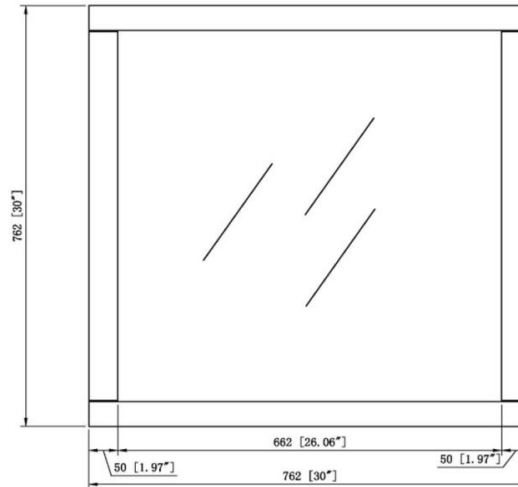

Vanity Mirror 30"

White

SPECIFICATIONS

MATERIAL CONSTRUCTION:	Wood	FACE FRAME MATERIAL:	Pine
ASSEMBLY REQUIRED:	No	SIDES MATERIAL:	N/A
TOOLS NEEDED FOR INSTALLATION:	Electric Drill, Screwdriver	BOTTOM MATERIAL:	N/A
ASSEMBLED DIMENSIONS:	30" H x 30" L x 0.75" D	BACK PANEL MATERIAL:	MDF
WEIGHT:	17.6 lbs.	BACK BRACE MATERIAL:	N/A
NUMBER OF DOORS:	N/A	GLASS STYLE:	Flat Panel
DOOR MATERIAL:	N/A	LIGHTED:	No
NUMBER OF SHELVES:	N/A	QTY OF LAMPS:	N/A
ADJUSTABLE SHELVES:	N/A	POWER SOURCE:	None
SHELF MAX WEIGHT CAPACITY:	N/A	MOUNTING HARDWARE INCLUDED:	No
SHELF WIDTH:	N/A	MOUNTING TYPE:	Surface
SHELF THICKNESS:	N/A		
SHELF MATERIAL:	N/A		