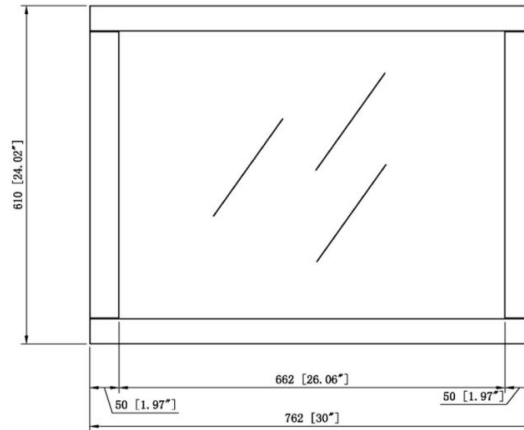

Vanity Mirror 24"
White

SPECIFICATIONS

MATERIAL CONSTRUCTION:	Wood	FACE FRAME MATERIAL:	Pine
ASSEMBLY REQUIRED:	No	SIDES MATERIAL:	N/A
TOOLS NEEDED FOR INSTALLATION:	Electric Drill, Screwdriver	BOTTOM MATERIAL:	N/A
ASSEMBLED DIMENSIONS:	30" H x 24" L x 0.75" D	BACK PANEL MATERIAL:	MDF
WEIGHT:	14.3 lbs.	BACK BRACE MATERIAL:	N/A
NUMBER OF DOORS:	N/A	GLASS STYLE:	Flat Panel
DOOR MATERIAL:	N/A	LIGHTED:	No
NUMBER OF SHELVES:	N/A	QTY OF LAMPS:	N/A
ADJUSTABLE SHELVES:	N/A	POWER SOURCE:	None
SHELF MAX WEIGHT CAPACITY:	N/A	MOUNTING HARDWARE INCLUDED:	No
SHELF WIDTH:	N/A	MOUNTING TYPE:	Surface
SHELF THICKNESS:	N/A		
SHELF MATERIAL:	N/A		