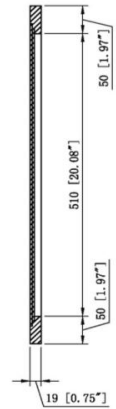

Vanity Mirror 24"
White

SPECIFICATIONS

MATERIAL CONSTRUCTION:	Wood	FACE FRAME MATERIAL:	Pine
ASSEMBLY REQUIRED:	No	SIDES MATERIAL:	N/A
TOOLS NEEDED FOR INSTALLATION:	Electric Drill, Screwdriver	BOTTOM MATERIAL:	N/A
ASSEMBLED DIMENSIONS:	30" H x 24" L x 0.75" D	BACK PANEL MATERIAL:	MDF
WEIGHT:	14.3 lbs.	BACK BRACE MATERIAL:	N/A
NUMBER OF DOORS:	N/A	GLASS STYLE:	Flat Panel
DOOR MATERIAL:	N/A	LIGHTED:	No
NUMBER OF SHELVES:	N/A	QTY OF LAMPS:	N/A
ADJUSTABLE SHELVES:	N/A	POWER SOURCE:	None
SHELF MAX WEIGHT CAPACITY:	N/A	MOUNTING HARDWARE INCLUDED:	No
SHELF WIDTH:	N/A	MOUNTING TYPE:	Surface
SHELF THICKNESS:	N/A		
SHELF MATERIAL:	N/A		