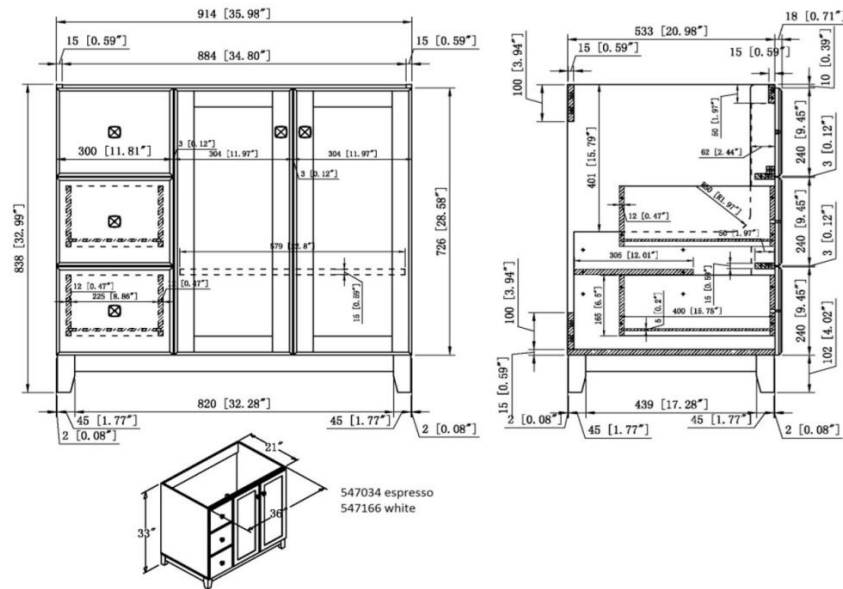

Shorewood Unassembled 2-Door 2-Drawer Vanity without Top 36"
White

SPECIFICATIONS

MATERIAL CONSTRUCTION:	Wood
ASSEMBLY REQUIRED:	Yes
TOOLS NEEDED FOR ASSEMBLY:	Screwdriver
ASSEMBLED DIMENSIONS:	33" H x 36" L x 21" D
ASSEMBLED WEIGHT:	87.1 lbs.
HINGE STYLE:	Soft Close
DOOR STYLE:	2 Shaker MDF Doors
DRAWER STYLE:	2 MDF Drawers
GLIDE STYLE:	STD Easy Glide
FAKE DWR STYLE:	1 Fake Drawer
DWR #1 DIMENSIONS:	9.21" W x 6.30" H
DWR CONSTRUCTION:	Standard
SHELF STYLE:	Adjustable
SHELF ADJUSTABILITY INCREMENTS:	1.26"
SHELF MAX WEIGHT CAPACITY:	40 lbs.
SHELF DIMENSIONS:	23.35" W x 12.01" D
SHELF THICKNESS:	.59"
SHELF MATERIAL:	Particle Board

FRAME STYLE:	N/A
FACE FRAME MATERIAL:	N/A
SIDES MATERIAL:	Particle Board
BOTTOM MATERIAL:	Particle Board
TOE KICK INSET WIDTH:	N/A
BACK PANEL MATERIAL:	N/A
BACK BRACE MATERIAL:	Particle Board

WARRANTY:	1-Year limited warranty
CARB COMPLIANT:	CARB Phase 2
TITLE IV COMPLIANT:	Yes