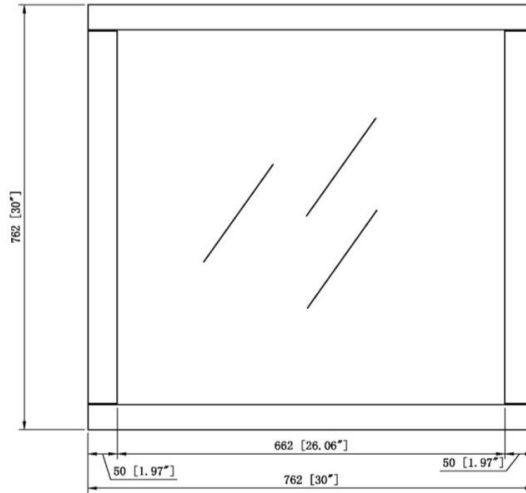

Vanity Bathroom Mirror 30 Inch  
Espresso

**SPECIFICATIONS**

<b>MATERIAL CONSTRUCTION:</b>	Wood	<b>FACE FRAME MATERIAL:</b>	Pine
<b>ASSEMBLY REQUIRED:</b>	No	<b>SIDES MATERIAL:</b>	N/A
<b>TOOLS NEEDED FOR INSTALLATION:</b>	Electric Drill, Screwdriver	<b>BOTTOM MATERIAL:</b>	N/A
<b>ASSEMBLED DIMENSIONS:</b>	30" H x 30" L x 0.75" D	<b>BACK PANEL MATERIAL:</b>	MDF
<b>WEIGHT:</b>	17.6 lbs.	<b>BACK BRACE MATERIAL:</b>	N/A
<b>NUMBER OF DOORS:</b>	N/A	<b>GLASS STYLE:</b>	Flat Panel
<b>DOOR MATERIAL:</b>	N/A	<b>LIGHTED:</b>	No
<b>NUMBER OF SHELVES:</b>	N/A	<b>QTY OF LAMPS:</b>	N/A
<b>ADJUSTABLE SHELVES:</b>	N/A	<b>POWER SOURCE:</b>	None
<b>SHELF MAX WEIGHT CAPACITY:</b>	N/A	<b>MOUNTING HARDWARE INCLUDED:</b>	No
<b>SHELF WIDTH:</b>	N/A	<b>MOUNTING TYPE:</b>	Surface
<b>SHELF THICKNESS:</b>	N/A		
<b>SHELF MATERIAL:</b>	N/A		