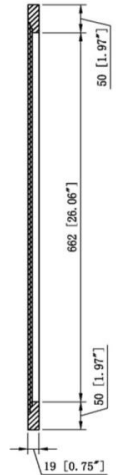

Vanity Bathroom Mirror 30 Inch  
Espresso

**SPECIFICATIONS**

<b>MATERIAL CONSTRUCTION:</b>	Wood	<b>FACE FRAME MATERIAL:</b>	Pine
<b>ASSEMBLY REQUIRED:</b>	No	<b>SIDES MATERIAL:</b>	N/A
<b>TOOLS NEEDED FOR INSTALLATION:</b>	Electric Drill, Screwdriver	<b>BOTTOM MATERIAL:</b>	N/A
<b>ASSEMBLED DIMENSIONS:</b>	30" H x 30" L x 0.75" D	<b>BACK PANEL MATERIAL:</b>	MDF
<b>WEIGHT:</b>	17.6 lbs.	<b>BACK BRACE MATERIAL:</b>	N/A
<b>NUMBER OF DOORS:</b>	N/A	<b>GLASS STYLE:</b>	Flat Panel
<b>DOOR MATERIAL:</b>	N/A	<b>LIGHTED:</b>	No
<b>NUMBER OF SHELVES:</b>	N/A	<b>QTY OF LAMPS:</b>	N/A
<b>ADJUSTABLE SHELVES:</b>	N/A	<b>POWER SOURCE:</b>	None
<b>SHELF MAX WEIGHT CAPACITY:</b>	N/A	<b>MOUNTING HARDWARE INCLUDED:</b>	No
<b>SHELF WIDTH:</b>	N/A	<b>MOUNTING TYPE:</b>	Surface
<b>SHELF THICKNESS:</b>	N/A		
<b>SHELF MATERIAL:</b>	N/A		

**WARRANTY:** 1-Year limited warranty  
**CARB COMPLIANT:** CARB Phase 2  
**TSCA TITLE IV COMPLIANT:** Yes

**TYPE:**  
**JOB:**  
**ORDER CODE:**  
**APPROVALS:**